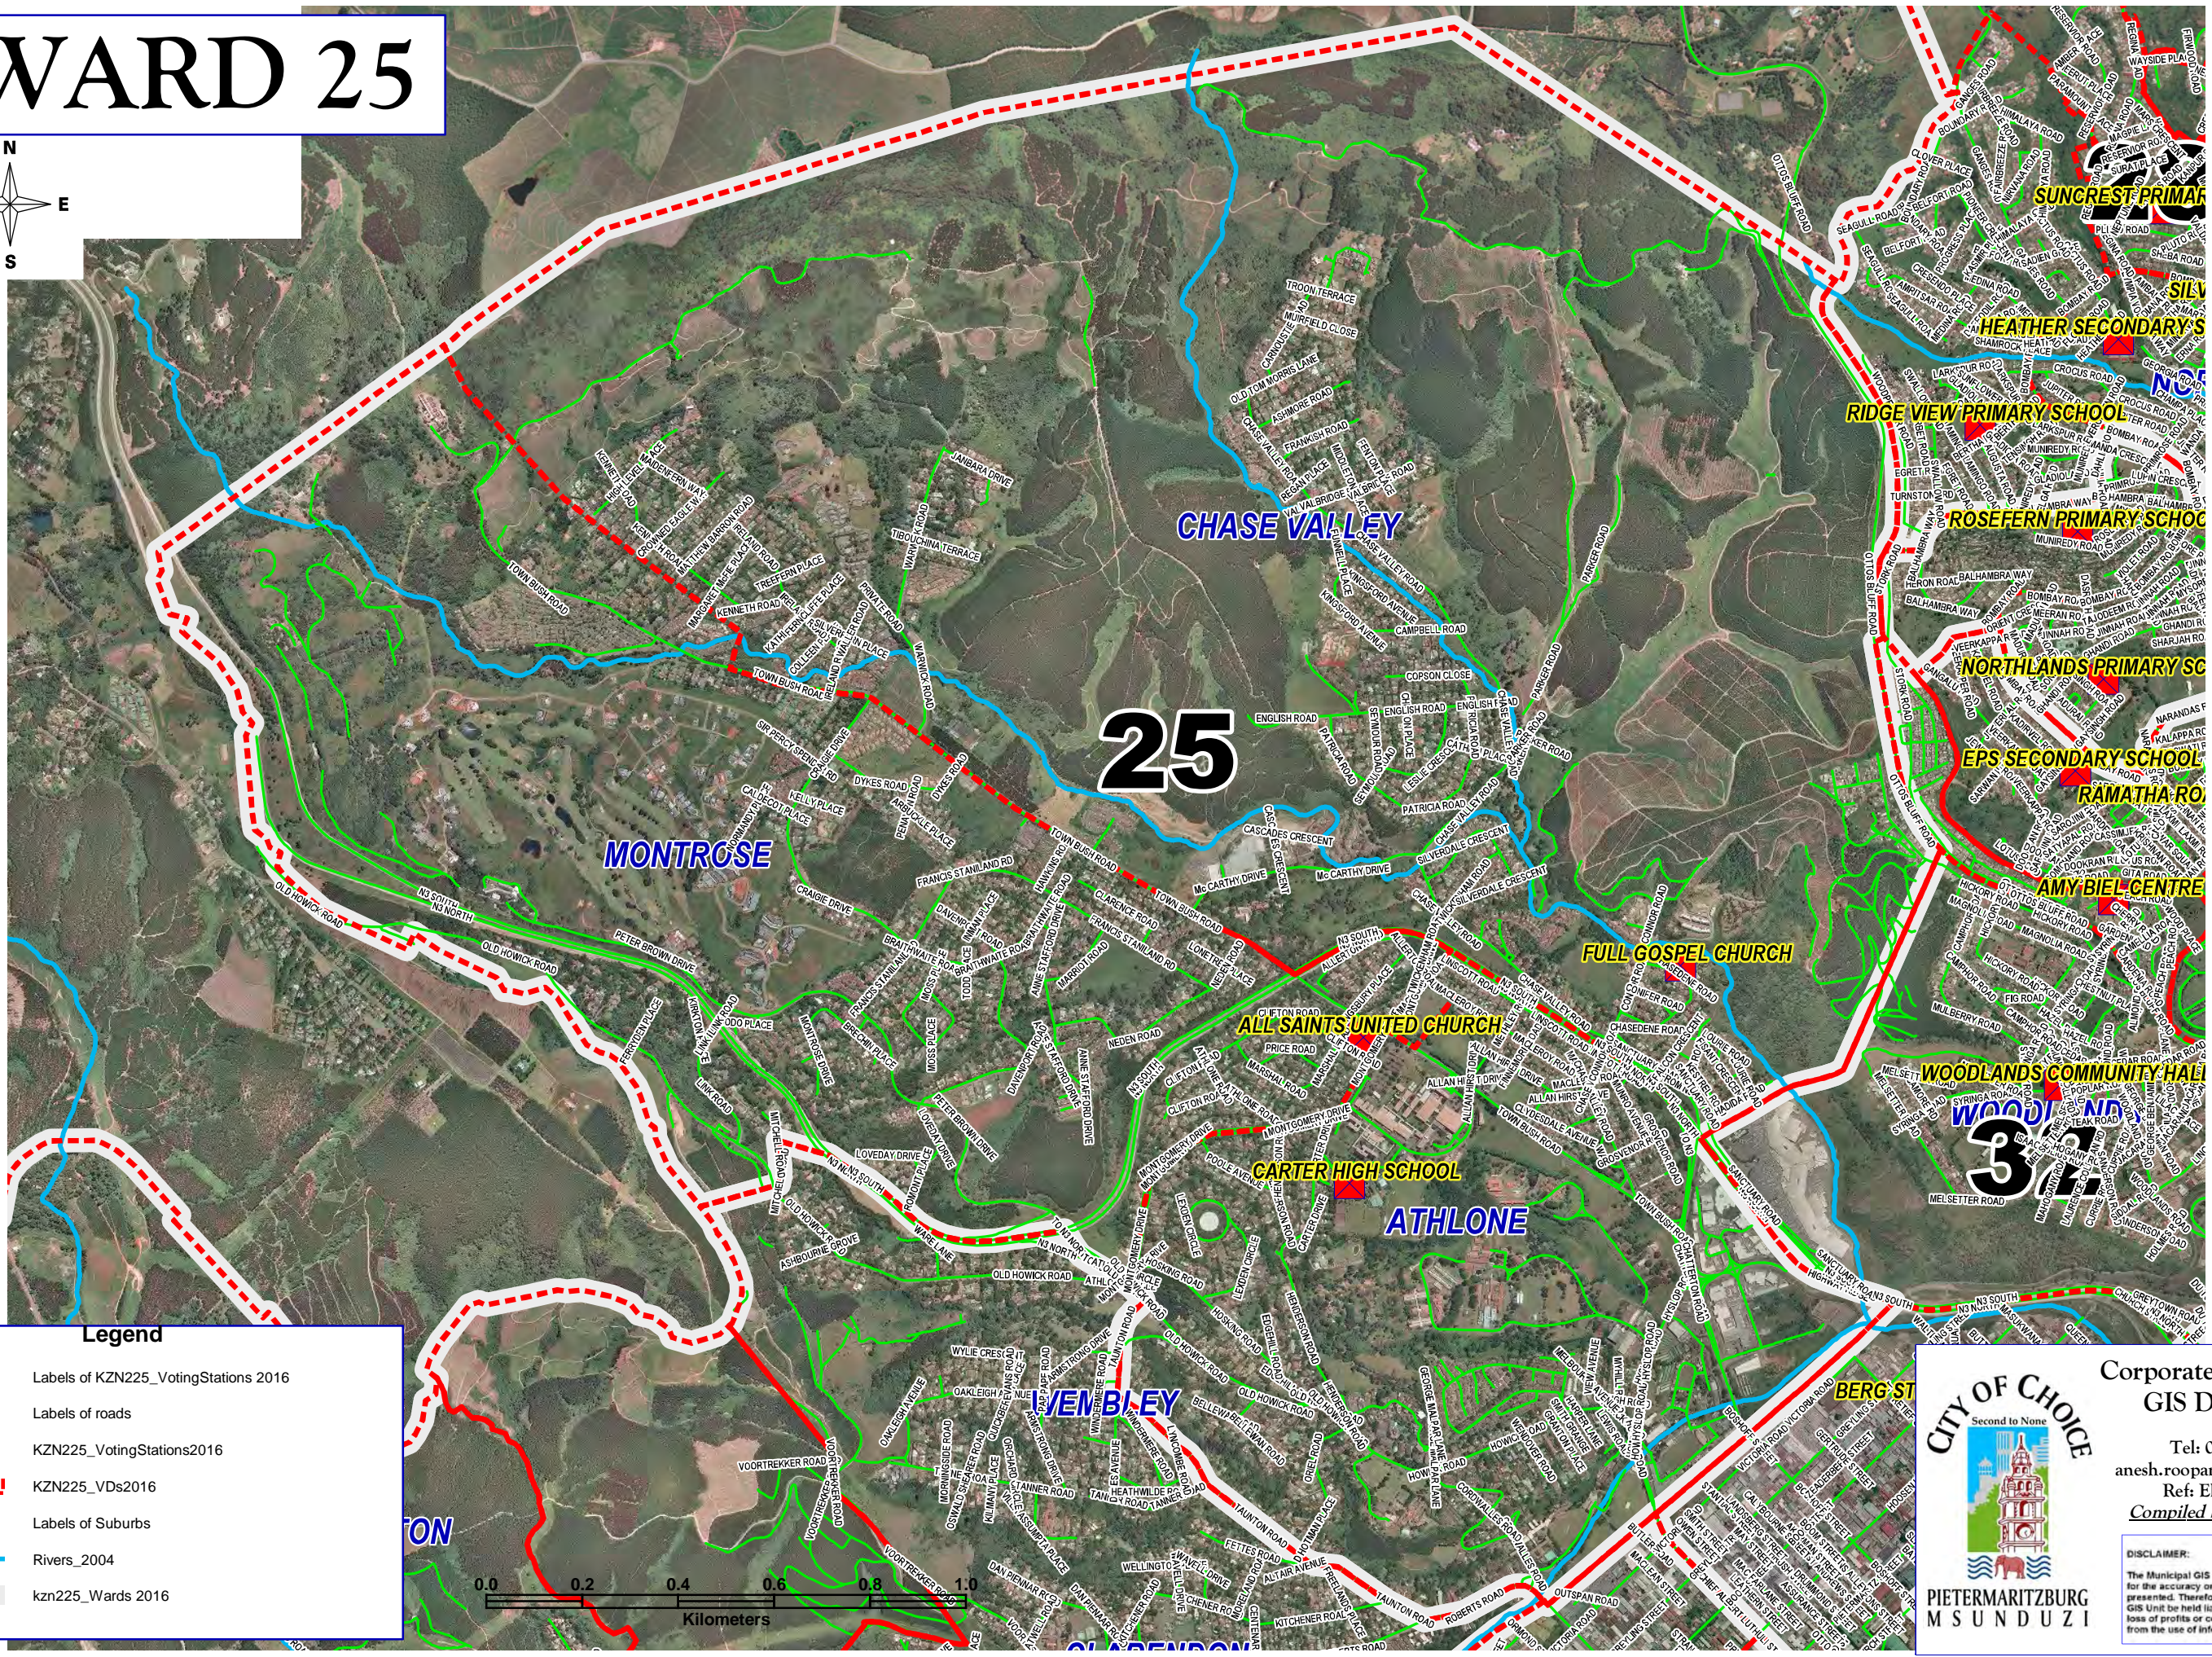

WARD 25

Legend

- A Labels of KZN225_VotingStations 2016
- A Labels of roads
- KZN225_VotingStations2016
- KZN225_VDs2016
- A Labels of Suburbs
- Rivers_2004
- kzn225_Wards 2016

Corporate Services - ICT
GIS Department

Tel: 033-3922586
anesh.roopan@msunduzi.gov.za
Ref: Elections 2016
Compiled by Anesh Roopan

DISCLAIMER:
The Municipal GIS Unit is in no way responsible for the accuracy or completeness of data here presented. Therefore in no event will the Municipal GIS Unit be held liable for damages, including loss of profits or consequential damages arising from the use of information herein.