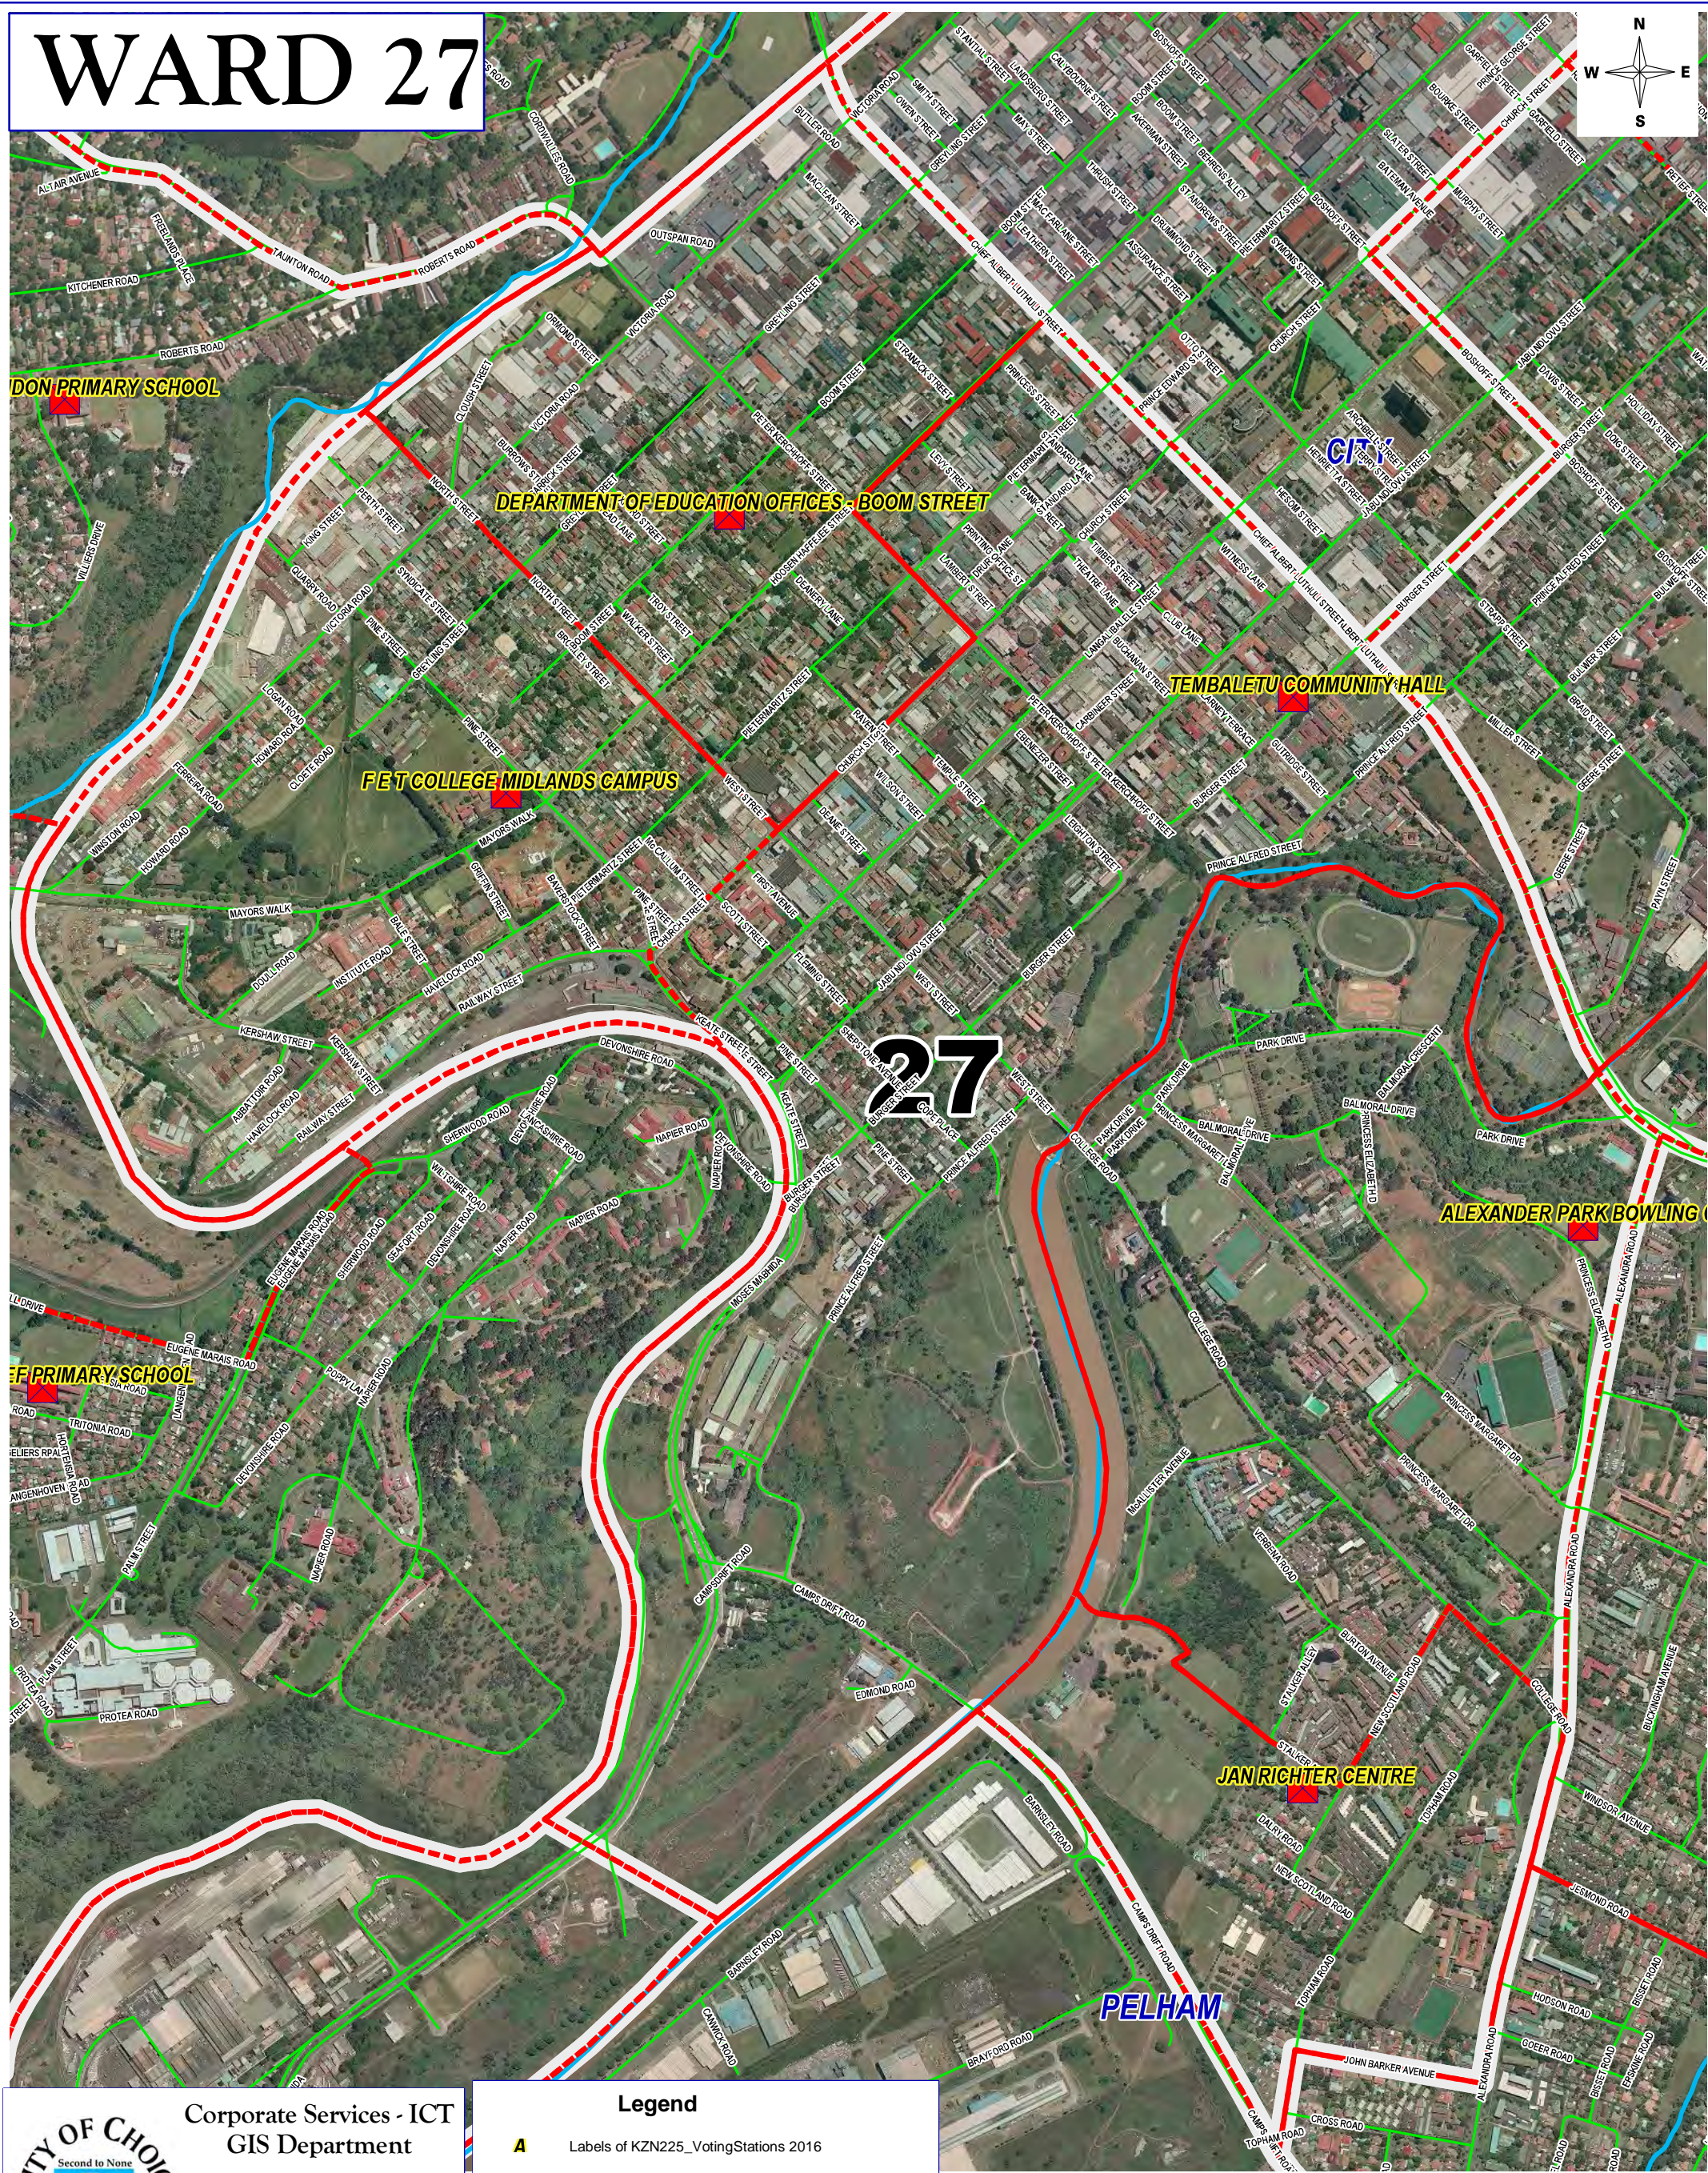

WARD 27

CITY OF CHOICE
Second to None

PIETERMARITZBURG MSUNDUZI

Corporate Services - ICT GIS Department

Tel: 033-3922586
anesh.roopan@msunduzi.gov.za
Ref: Elections 2016
Compiled by Anesh Roopan

DISCLAIMER:
The Municipal GIS Unit is in no way responsible for the accuracy or completeness of data here presented. Therefore in no event will the Municipal GIS Unit be held liable for damages, including loss of profits or consequential damages arising from the use of information herein.

Legend

	Labels of KZN225_VotingStations 2016
	Labels of roads
	KZN225_VotingStations2016
	KZN225_VDs2016
	Labels of Suburbs
	Rivers_2004
	kzn225_Wards 2016