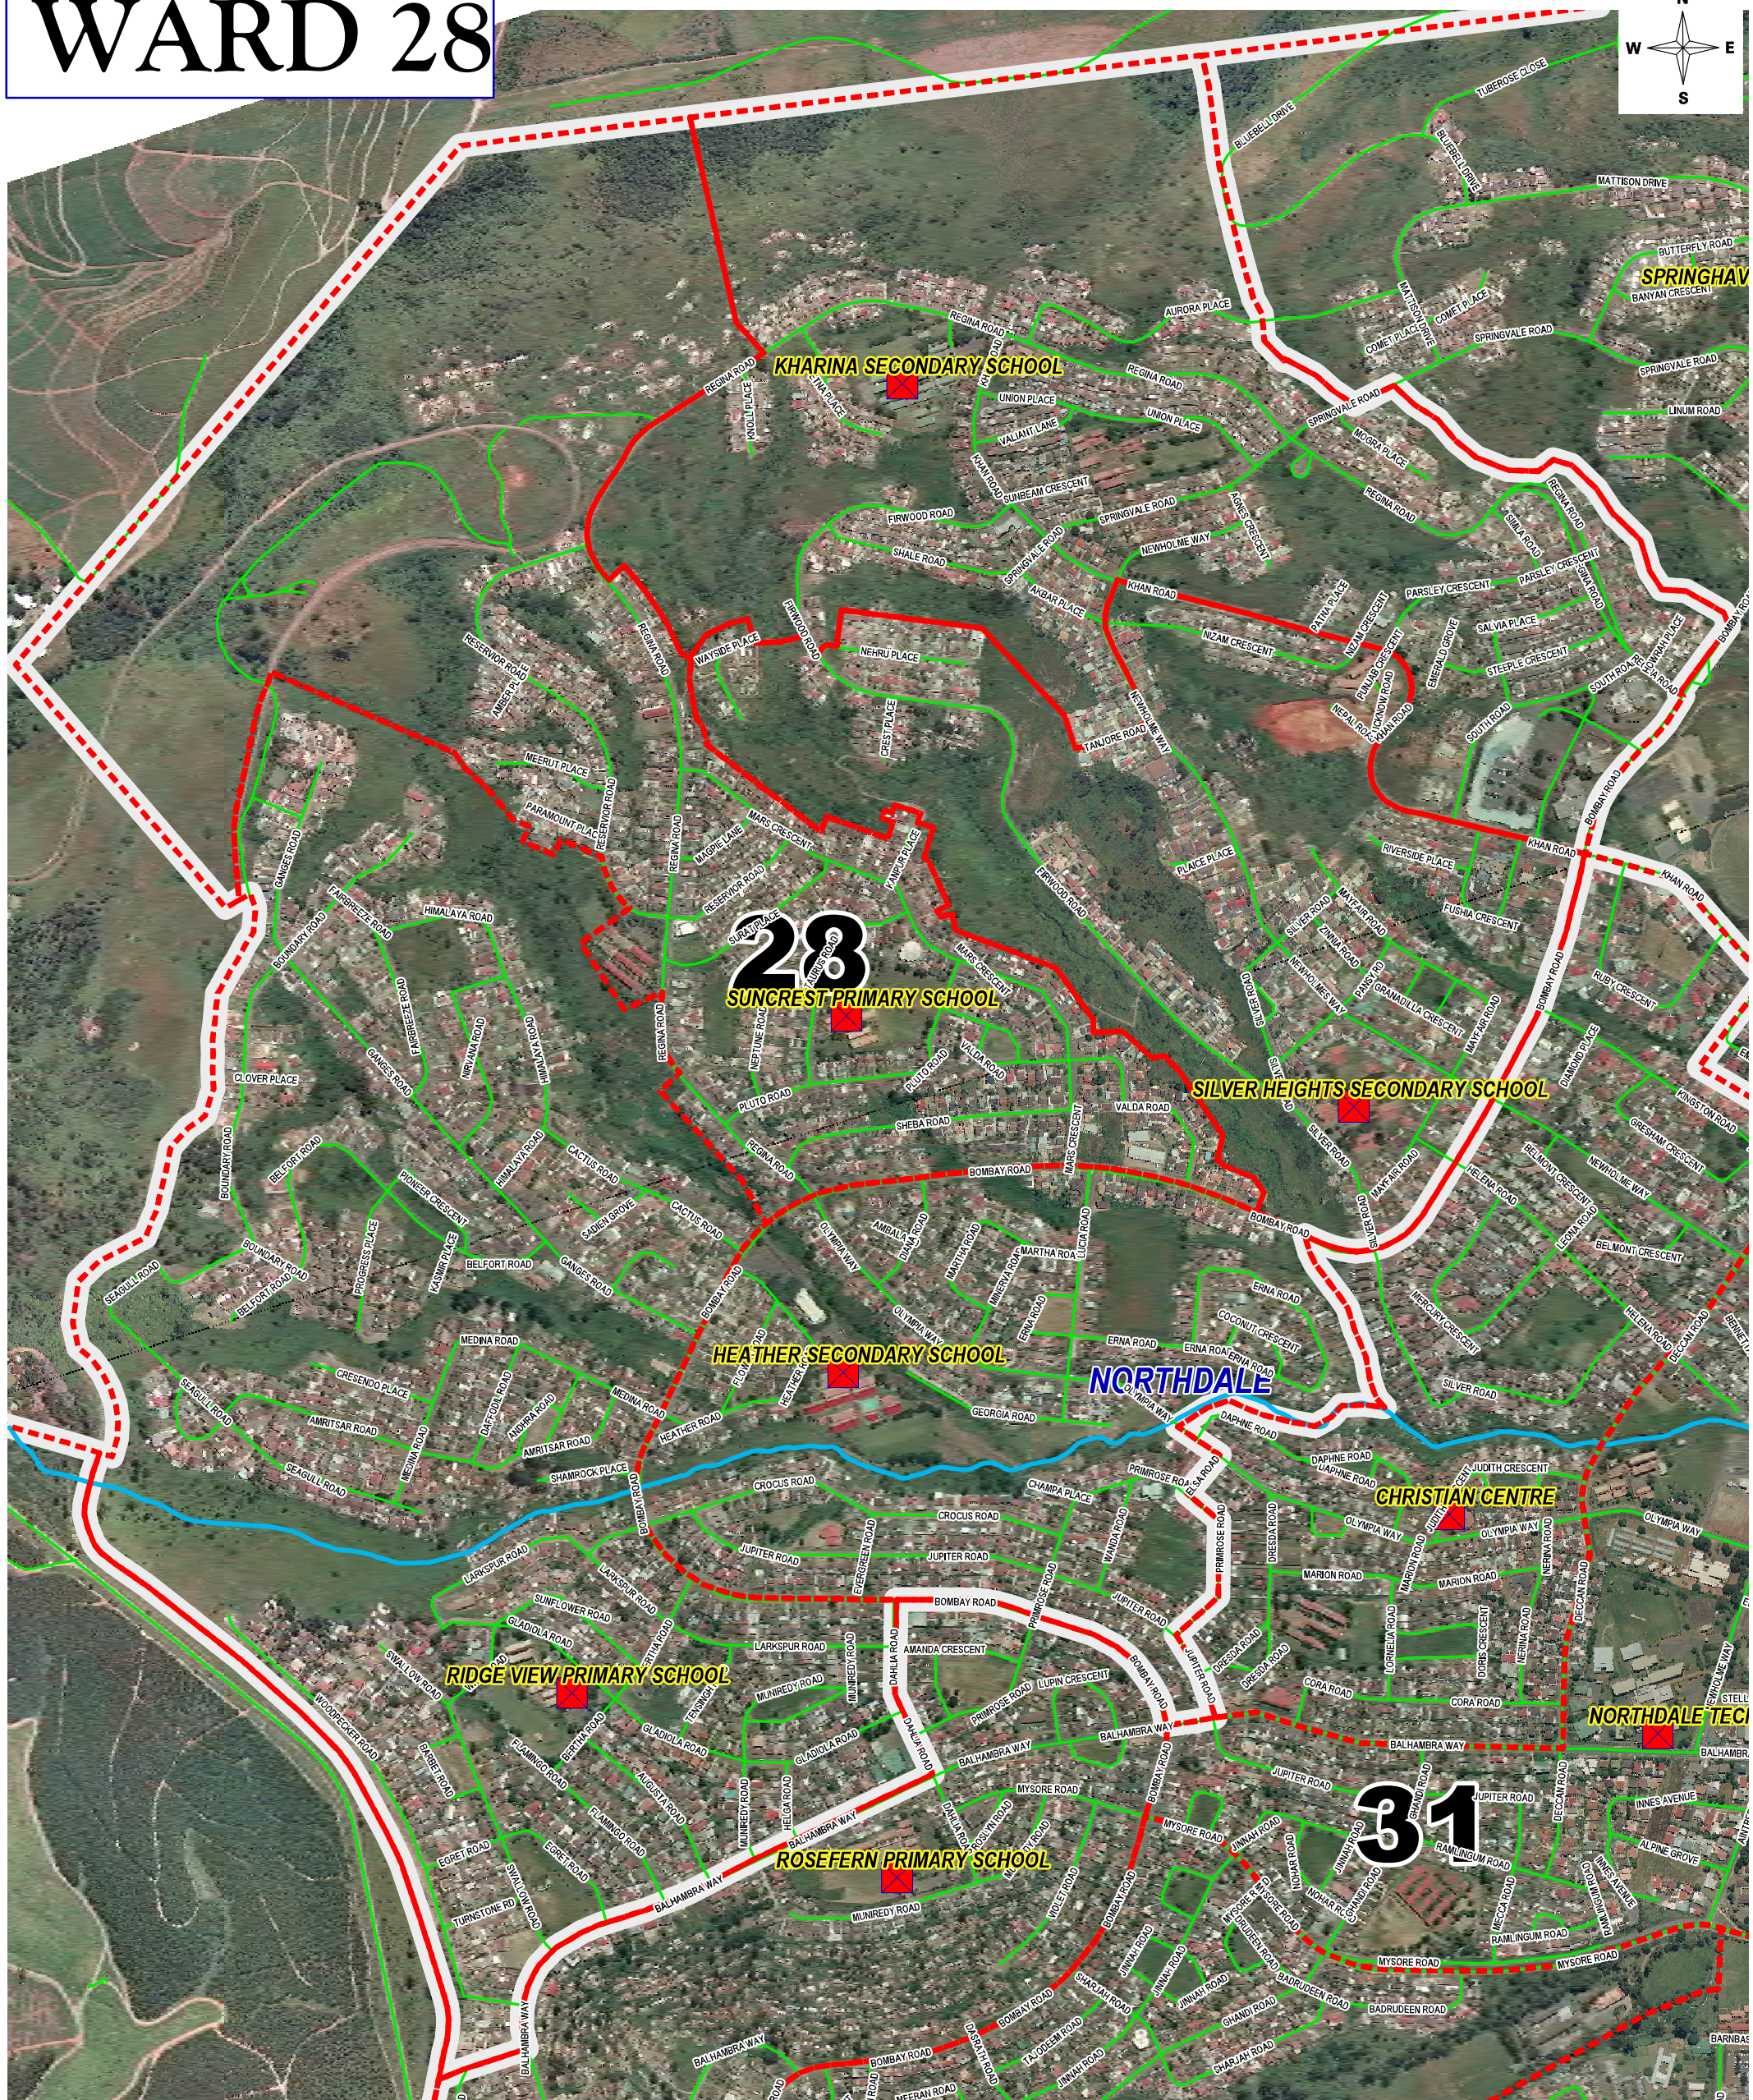

WARD 28

Legend

- **A** Labels of KZN225_VotingStations 2016
- A Labels of roads
- **■** KZN225_VotingStations2016
- **---** KZN225_VDs2016
- **A** Labels of Suburbs
- **—** Rivers_2004
- **□** kzn225_Wards 2016

Corporate Services - ICT
GIS Department

Tel: 033-3922586
anesh.roopan@msunduzi.gov.za
Ref: Elections 2016
Compiled by Anesh Roopan

DISCLAIMER: