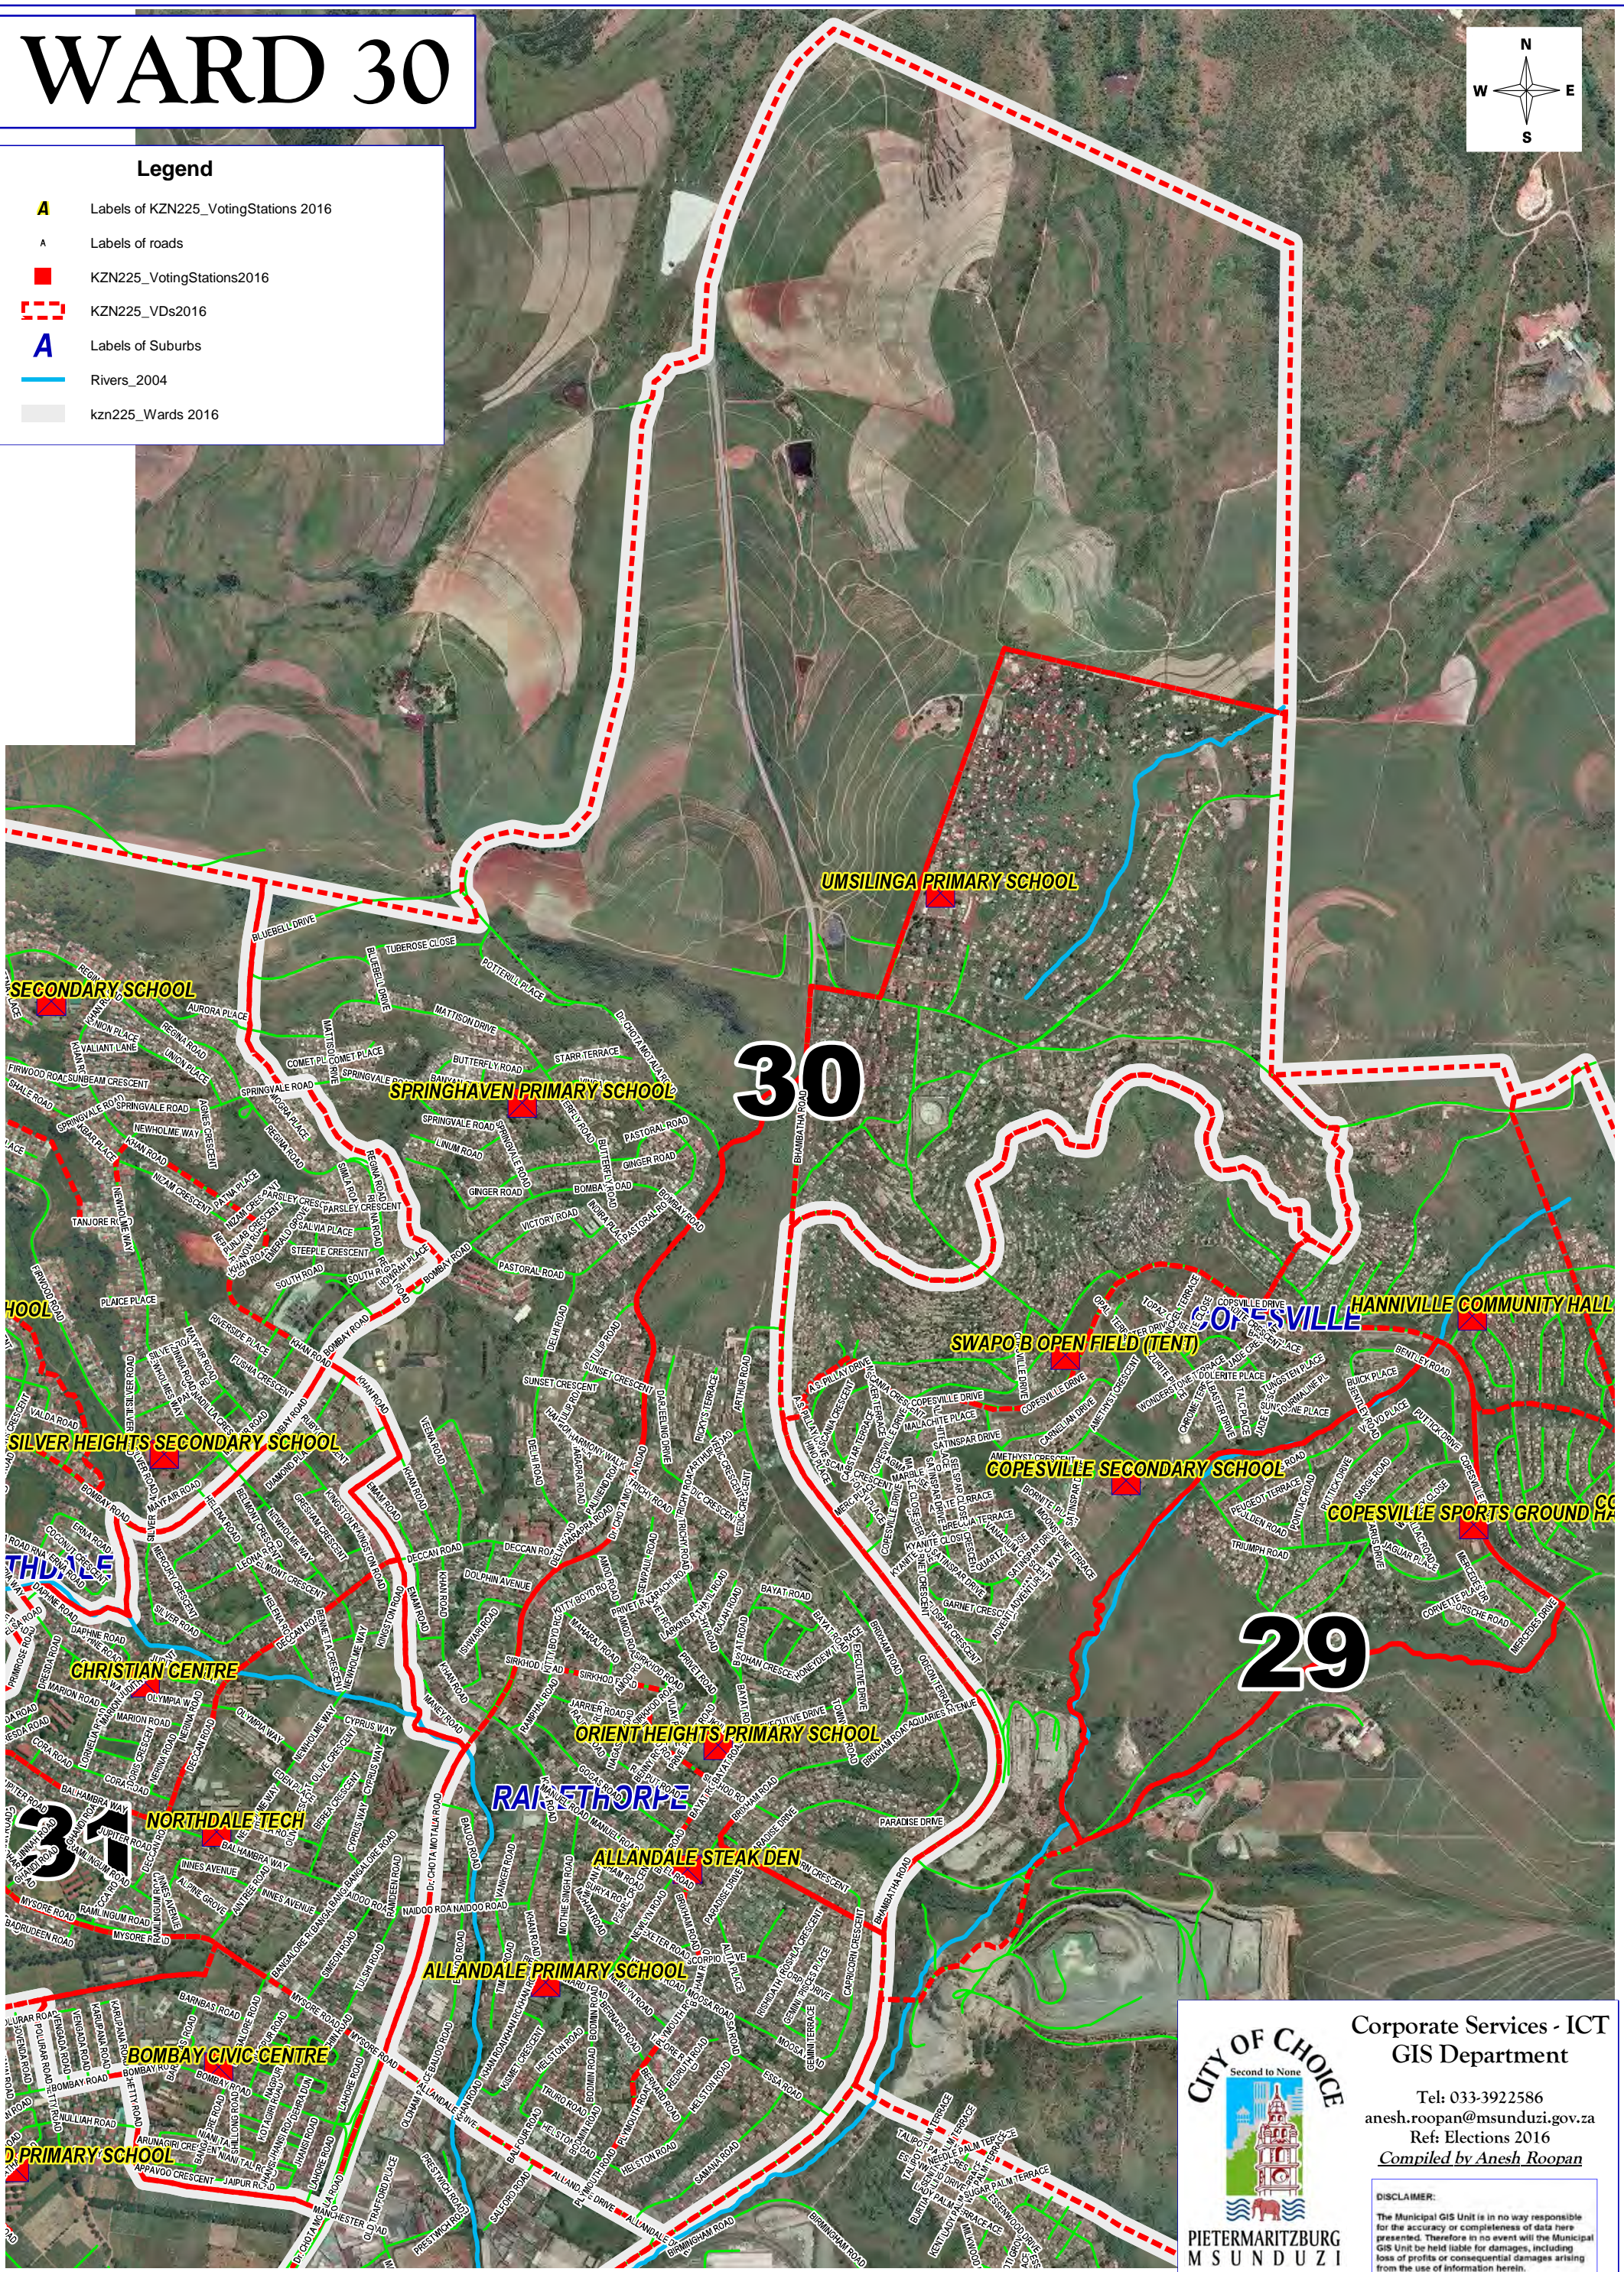

WARD 30

Legend

- A** Labels of KZN225_VotingStations 2016
- A Labels of roads
- KZN225_VotingStations2016
- KZN225_VDs2016
- A** Labels of Suburbs
- Rivers_2004
- kzn225_Wards 2016

Corporate Services - ICT
GIS Department