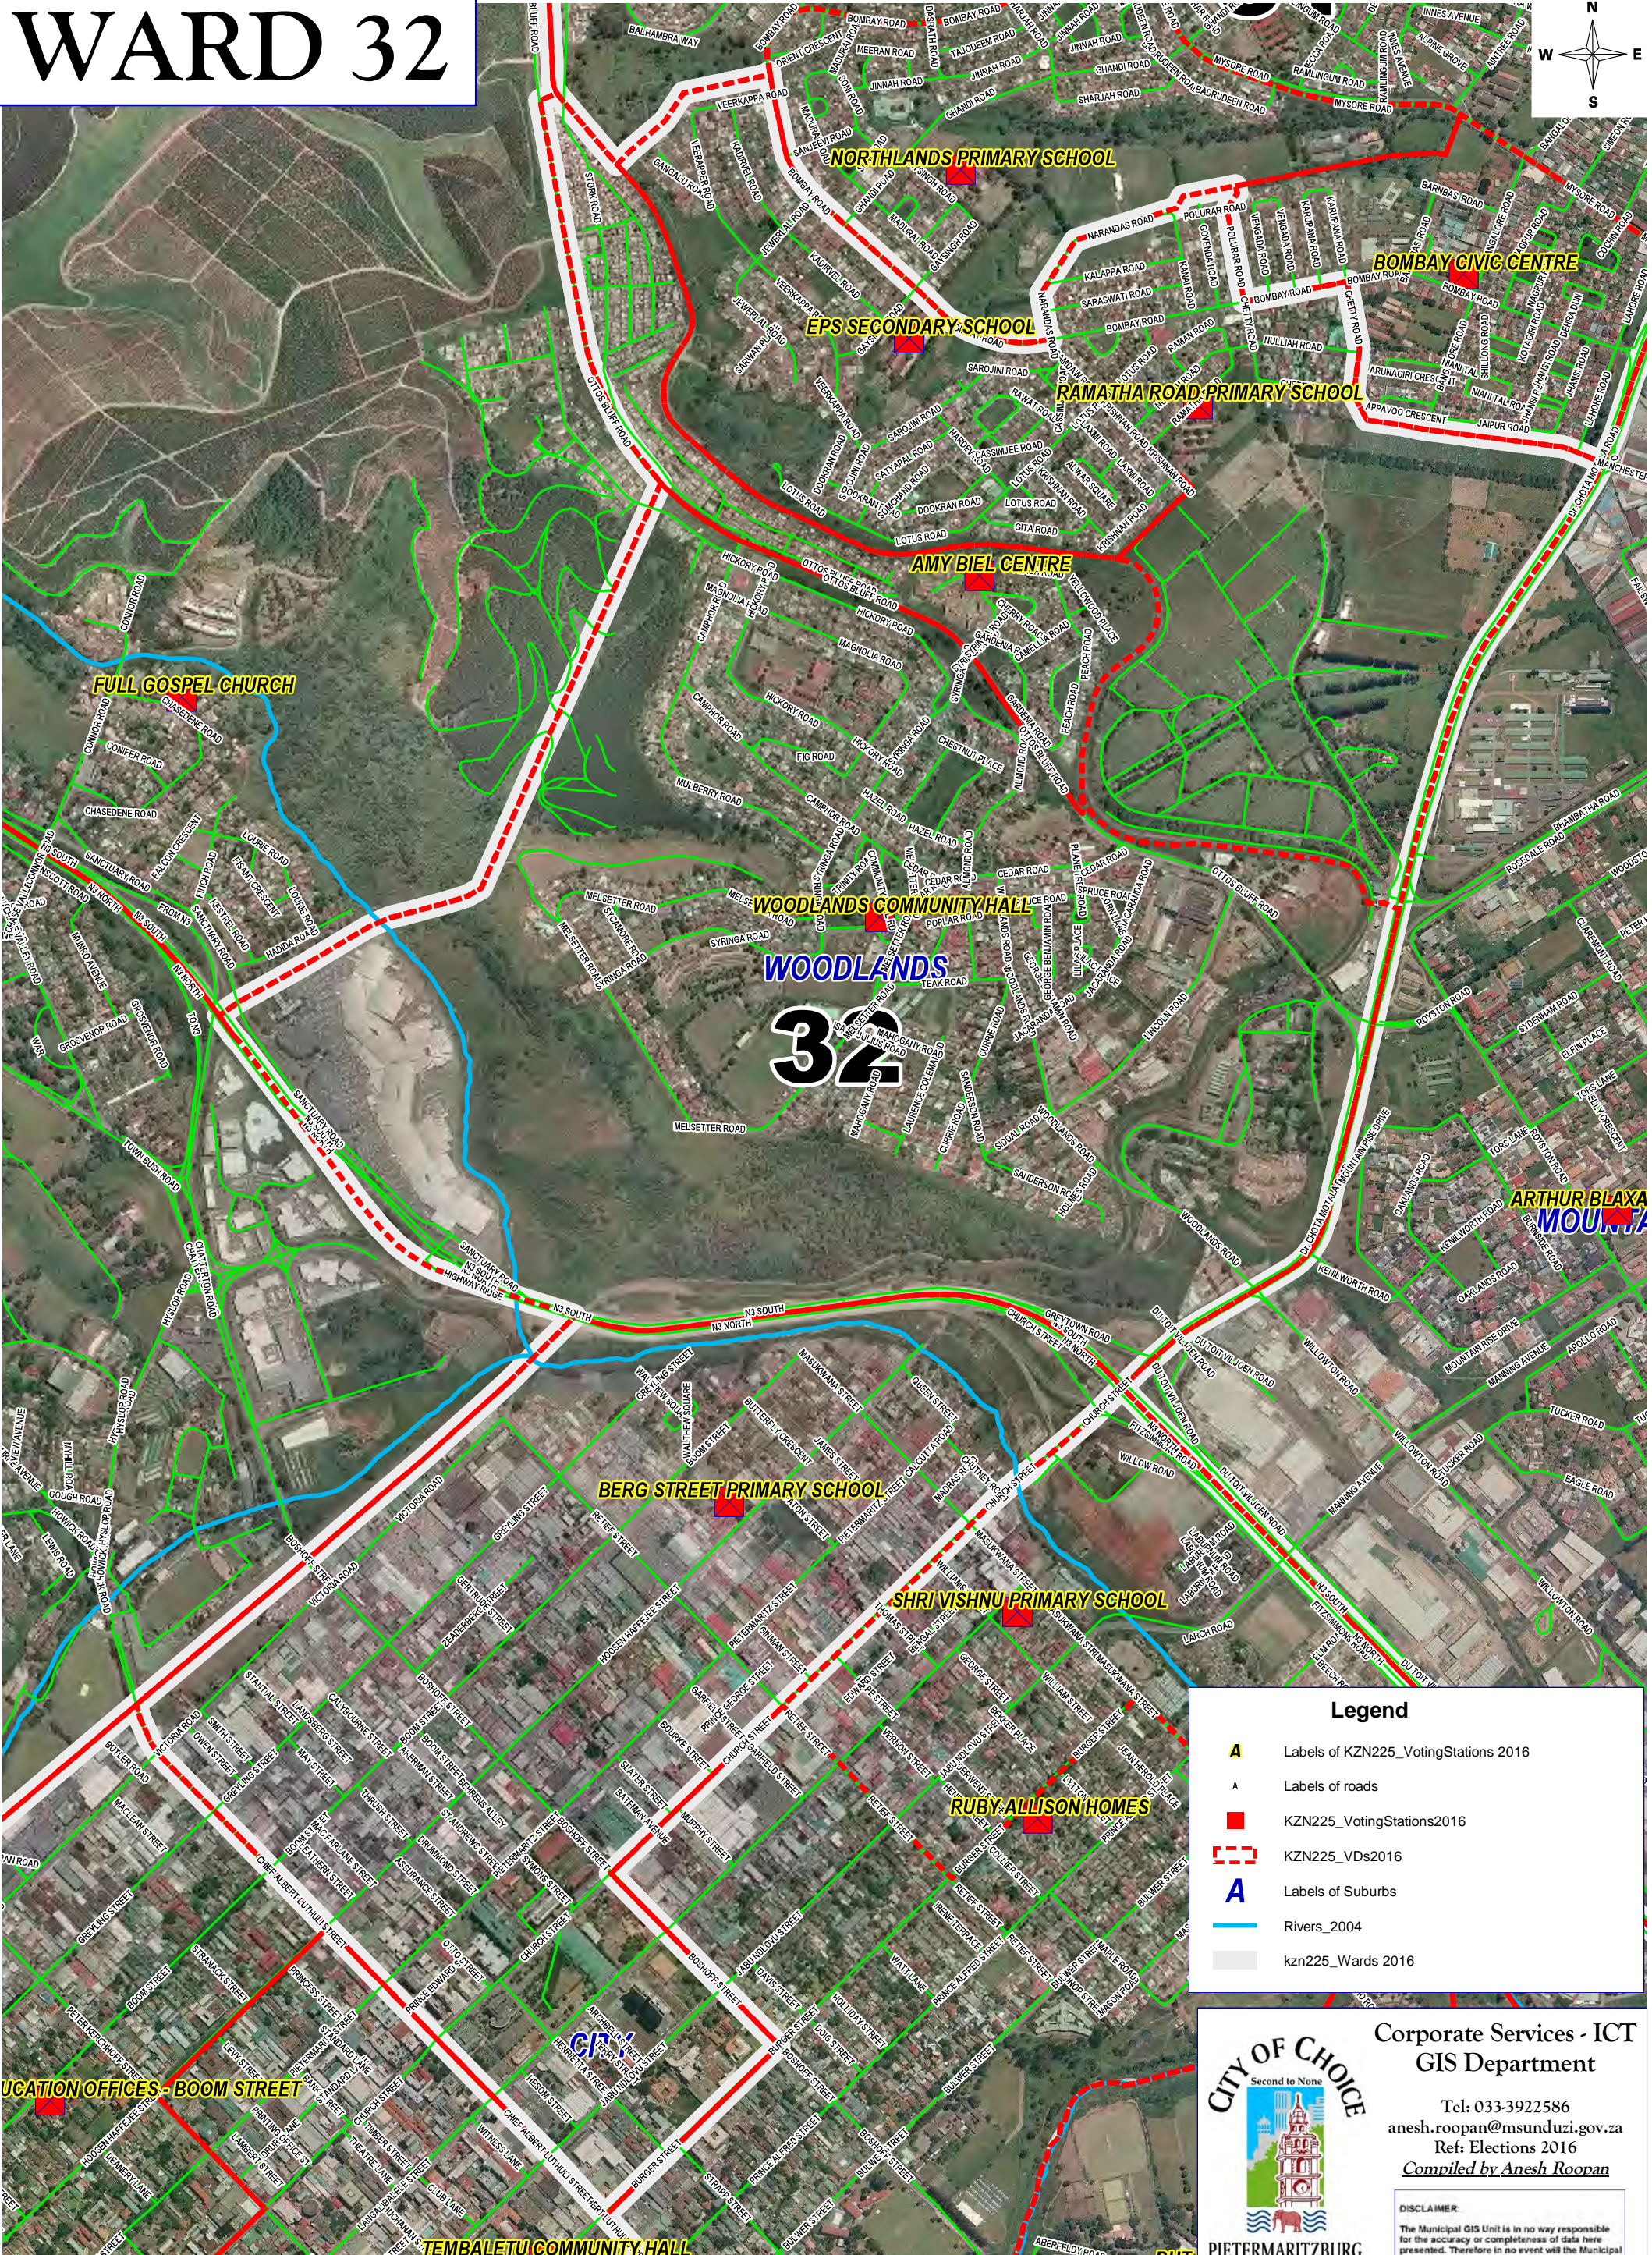

WARD 32

Legend

- ▲ Labels of KZN225_VotingStations 2016
- ▲ Labels of roads
- KZN225_VotingStations2016
- KZN225_VDs2016
- A Labels of Suburbs
- Rivers_2004
- kzn225_Wards 2016

CITY OF CHOICE
Second to None