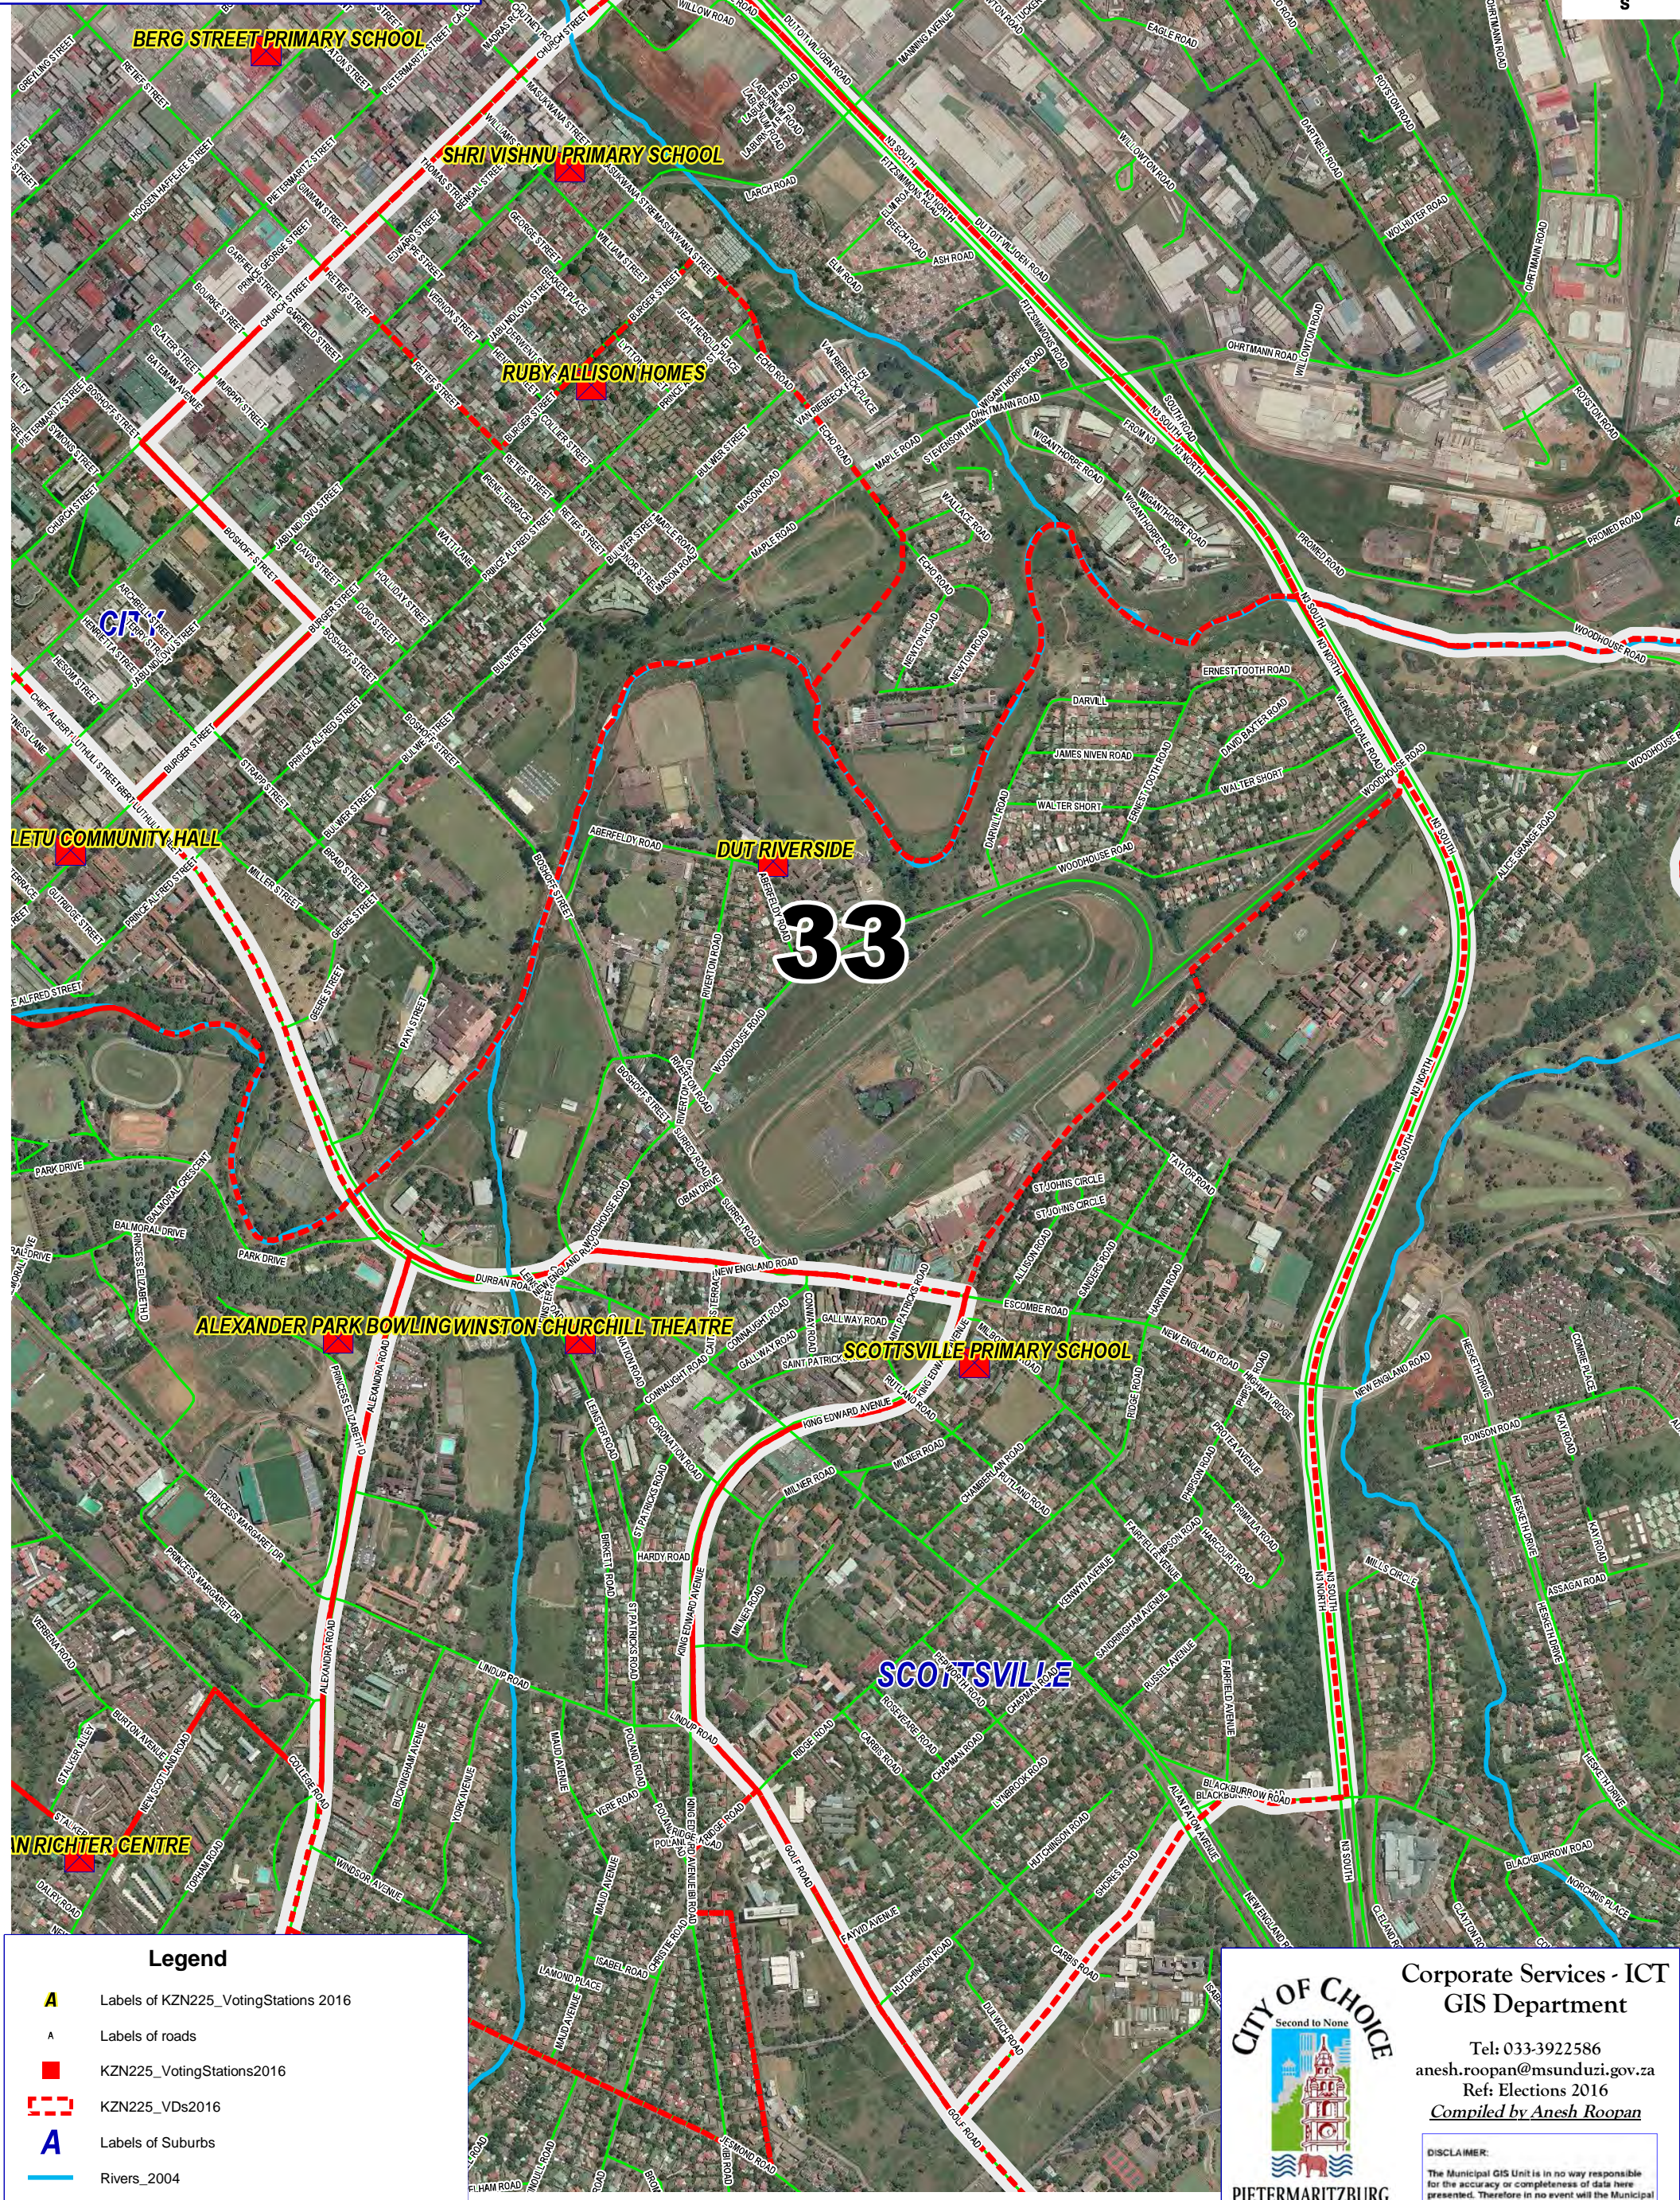

WARD 33

Legend

- A Labels of KZN225_VotingStations 2016
- A Labels of roads
- KZN225_VotingStations2016
- KZN225_VDs2016
- A Labels of Suburbs
- Rivers_2004
- kzn225_Wards 2016

CITY OF CHOICE
Second to None