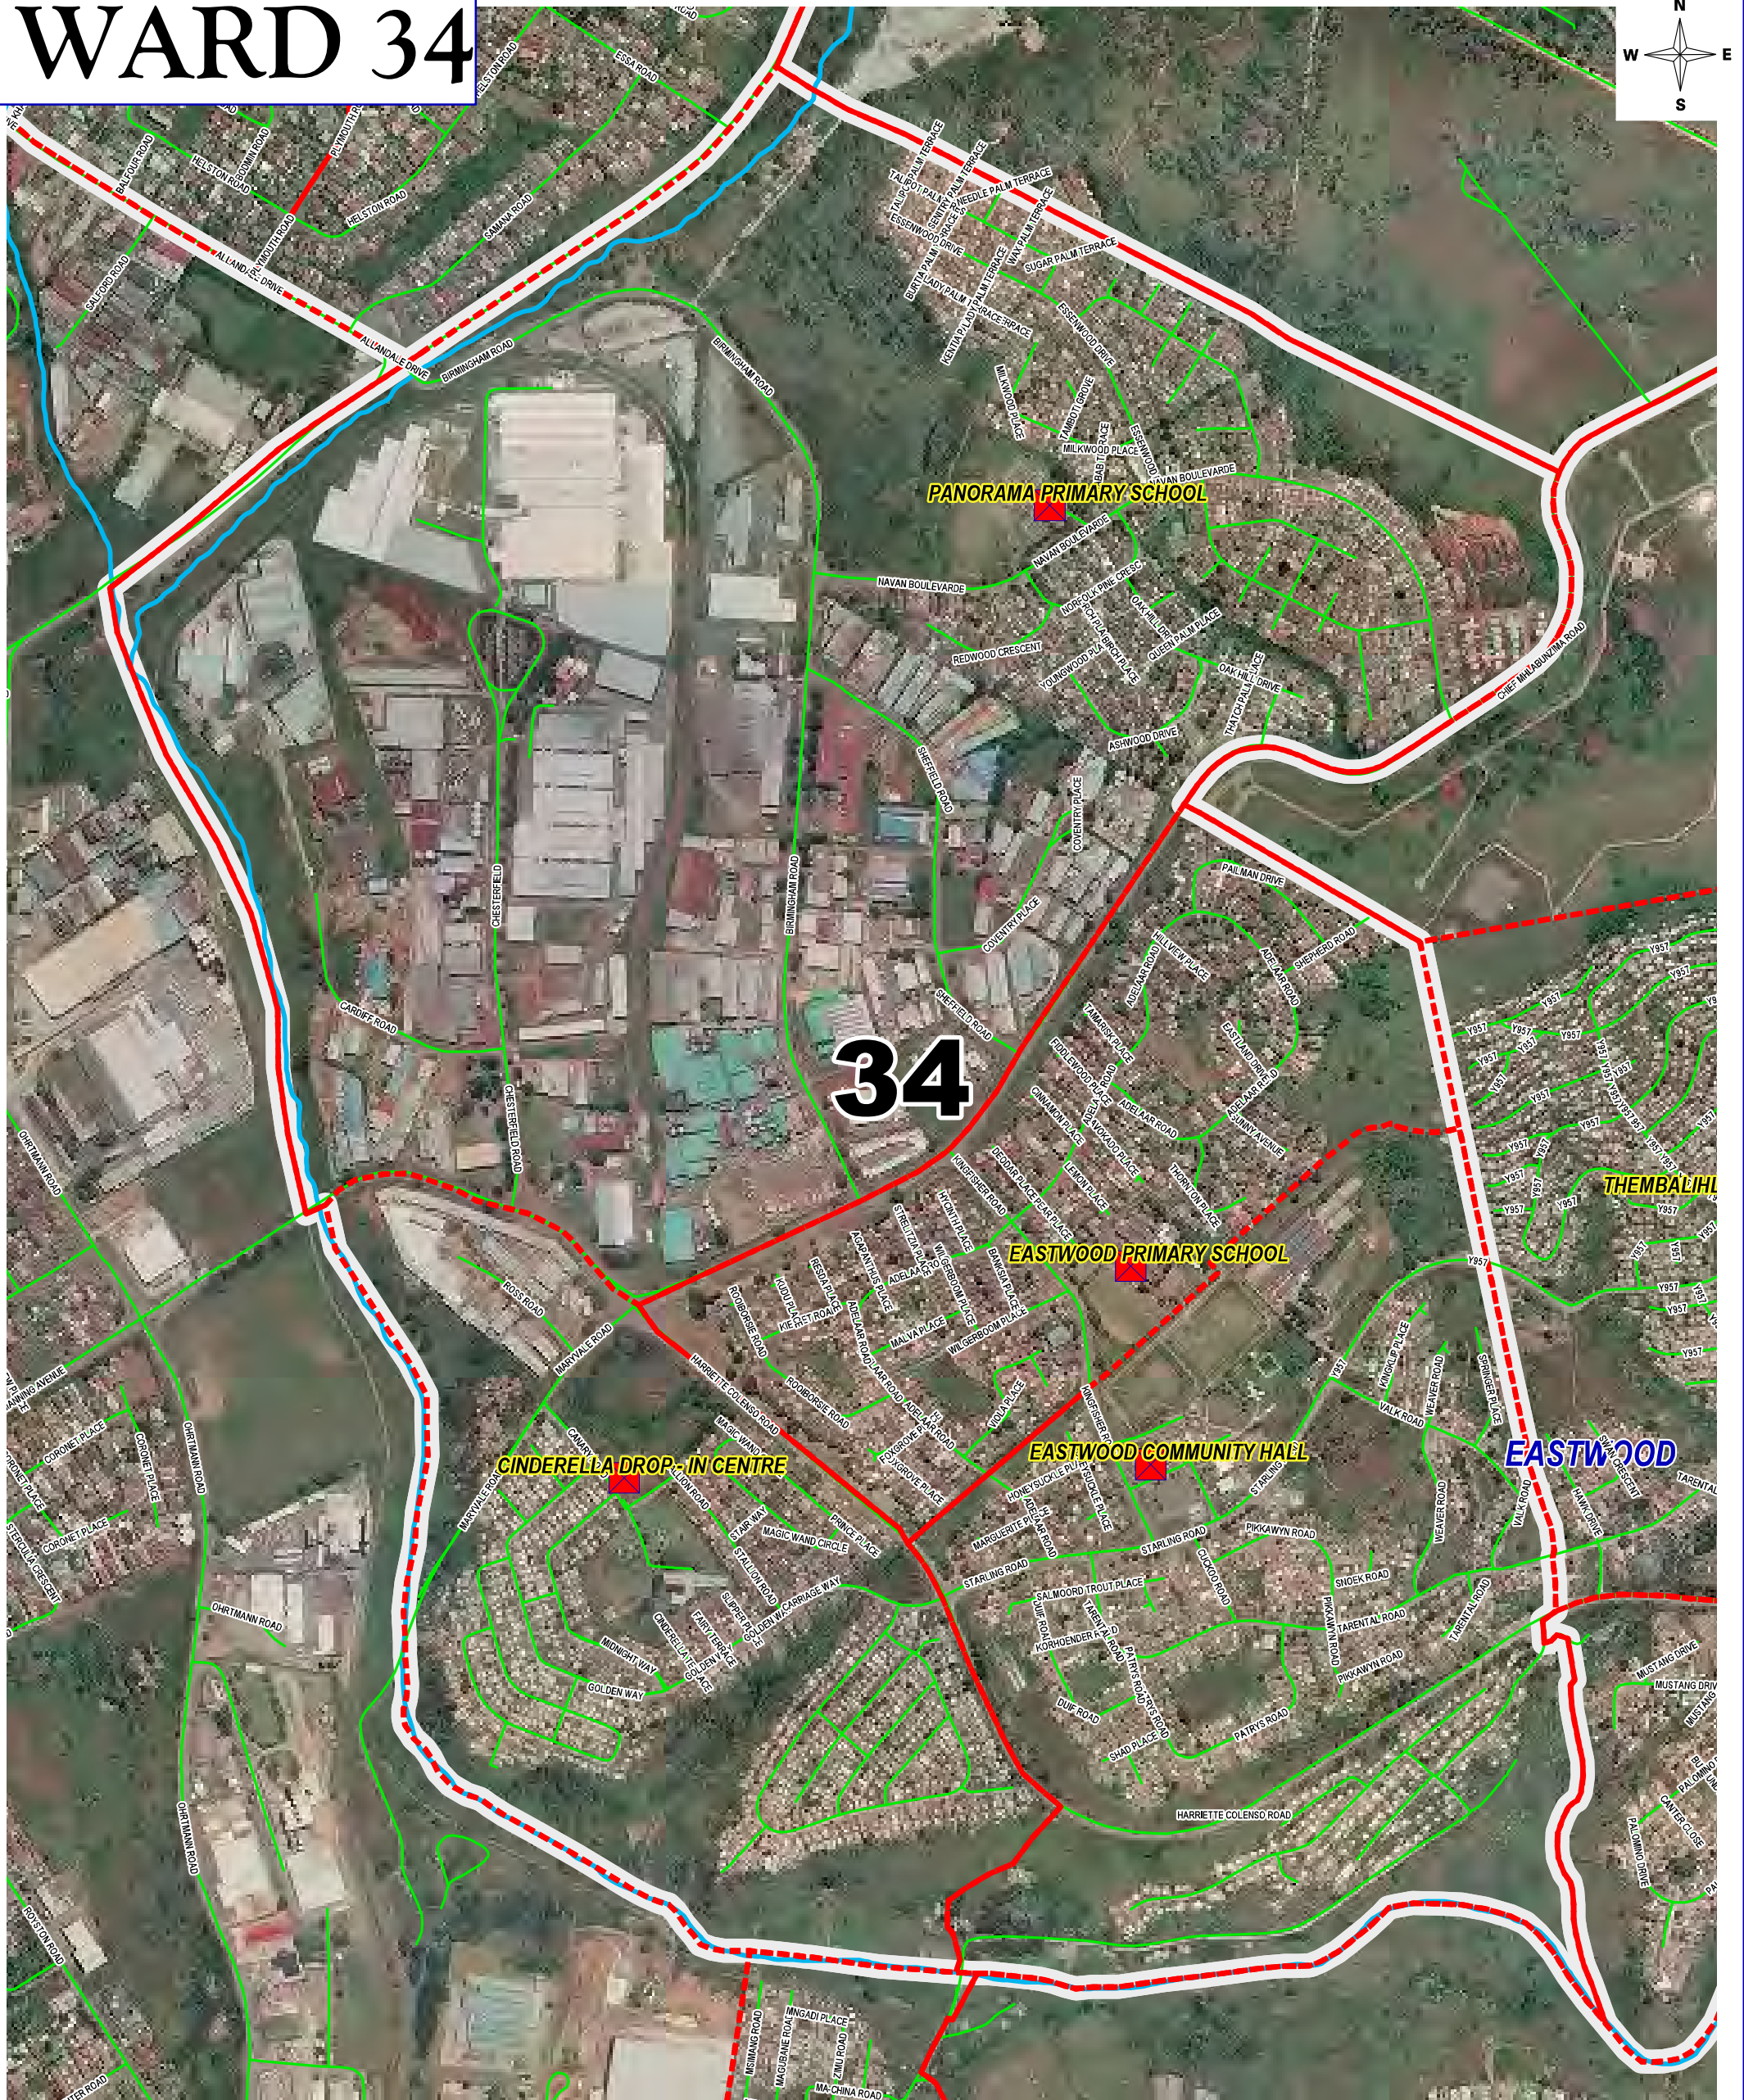

WARD 34

34

Legend

- ▲ Labels of KZN225_VotingStations 2016
- A Labels of roads
- KZN225_VotingStations2016
- KZN225_VDs2016
- A Labels of Suburbs
- Rivers_2004
- kzn225_Wards 2016

Corporate Services - ICT
GIS Department

Tel: 033-3922586
anesh.roopan@msunduzi.gov.za
Ref: Elections 2016
Compiled by Anesh Roopan