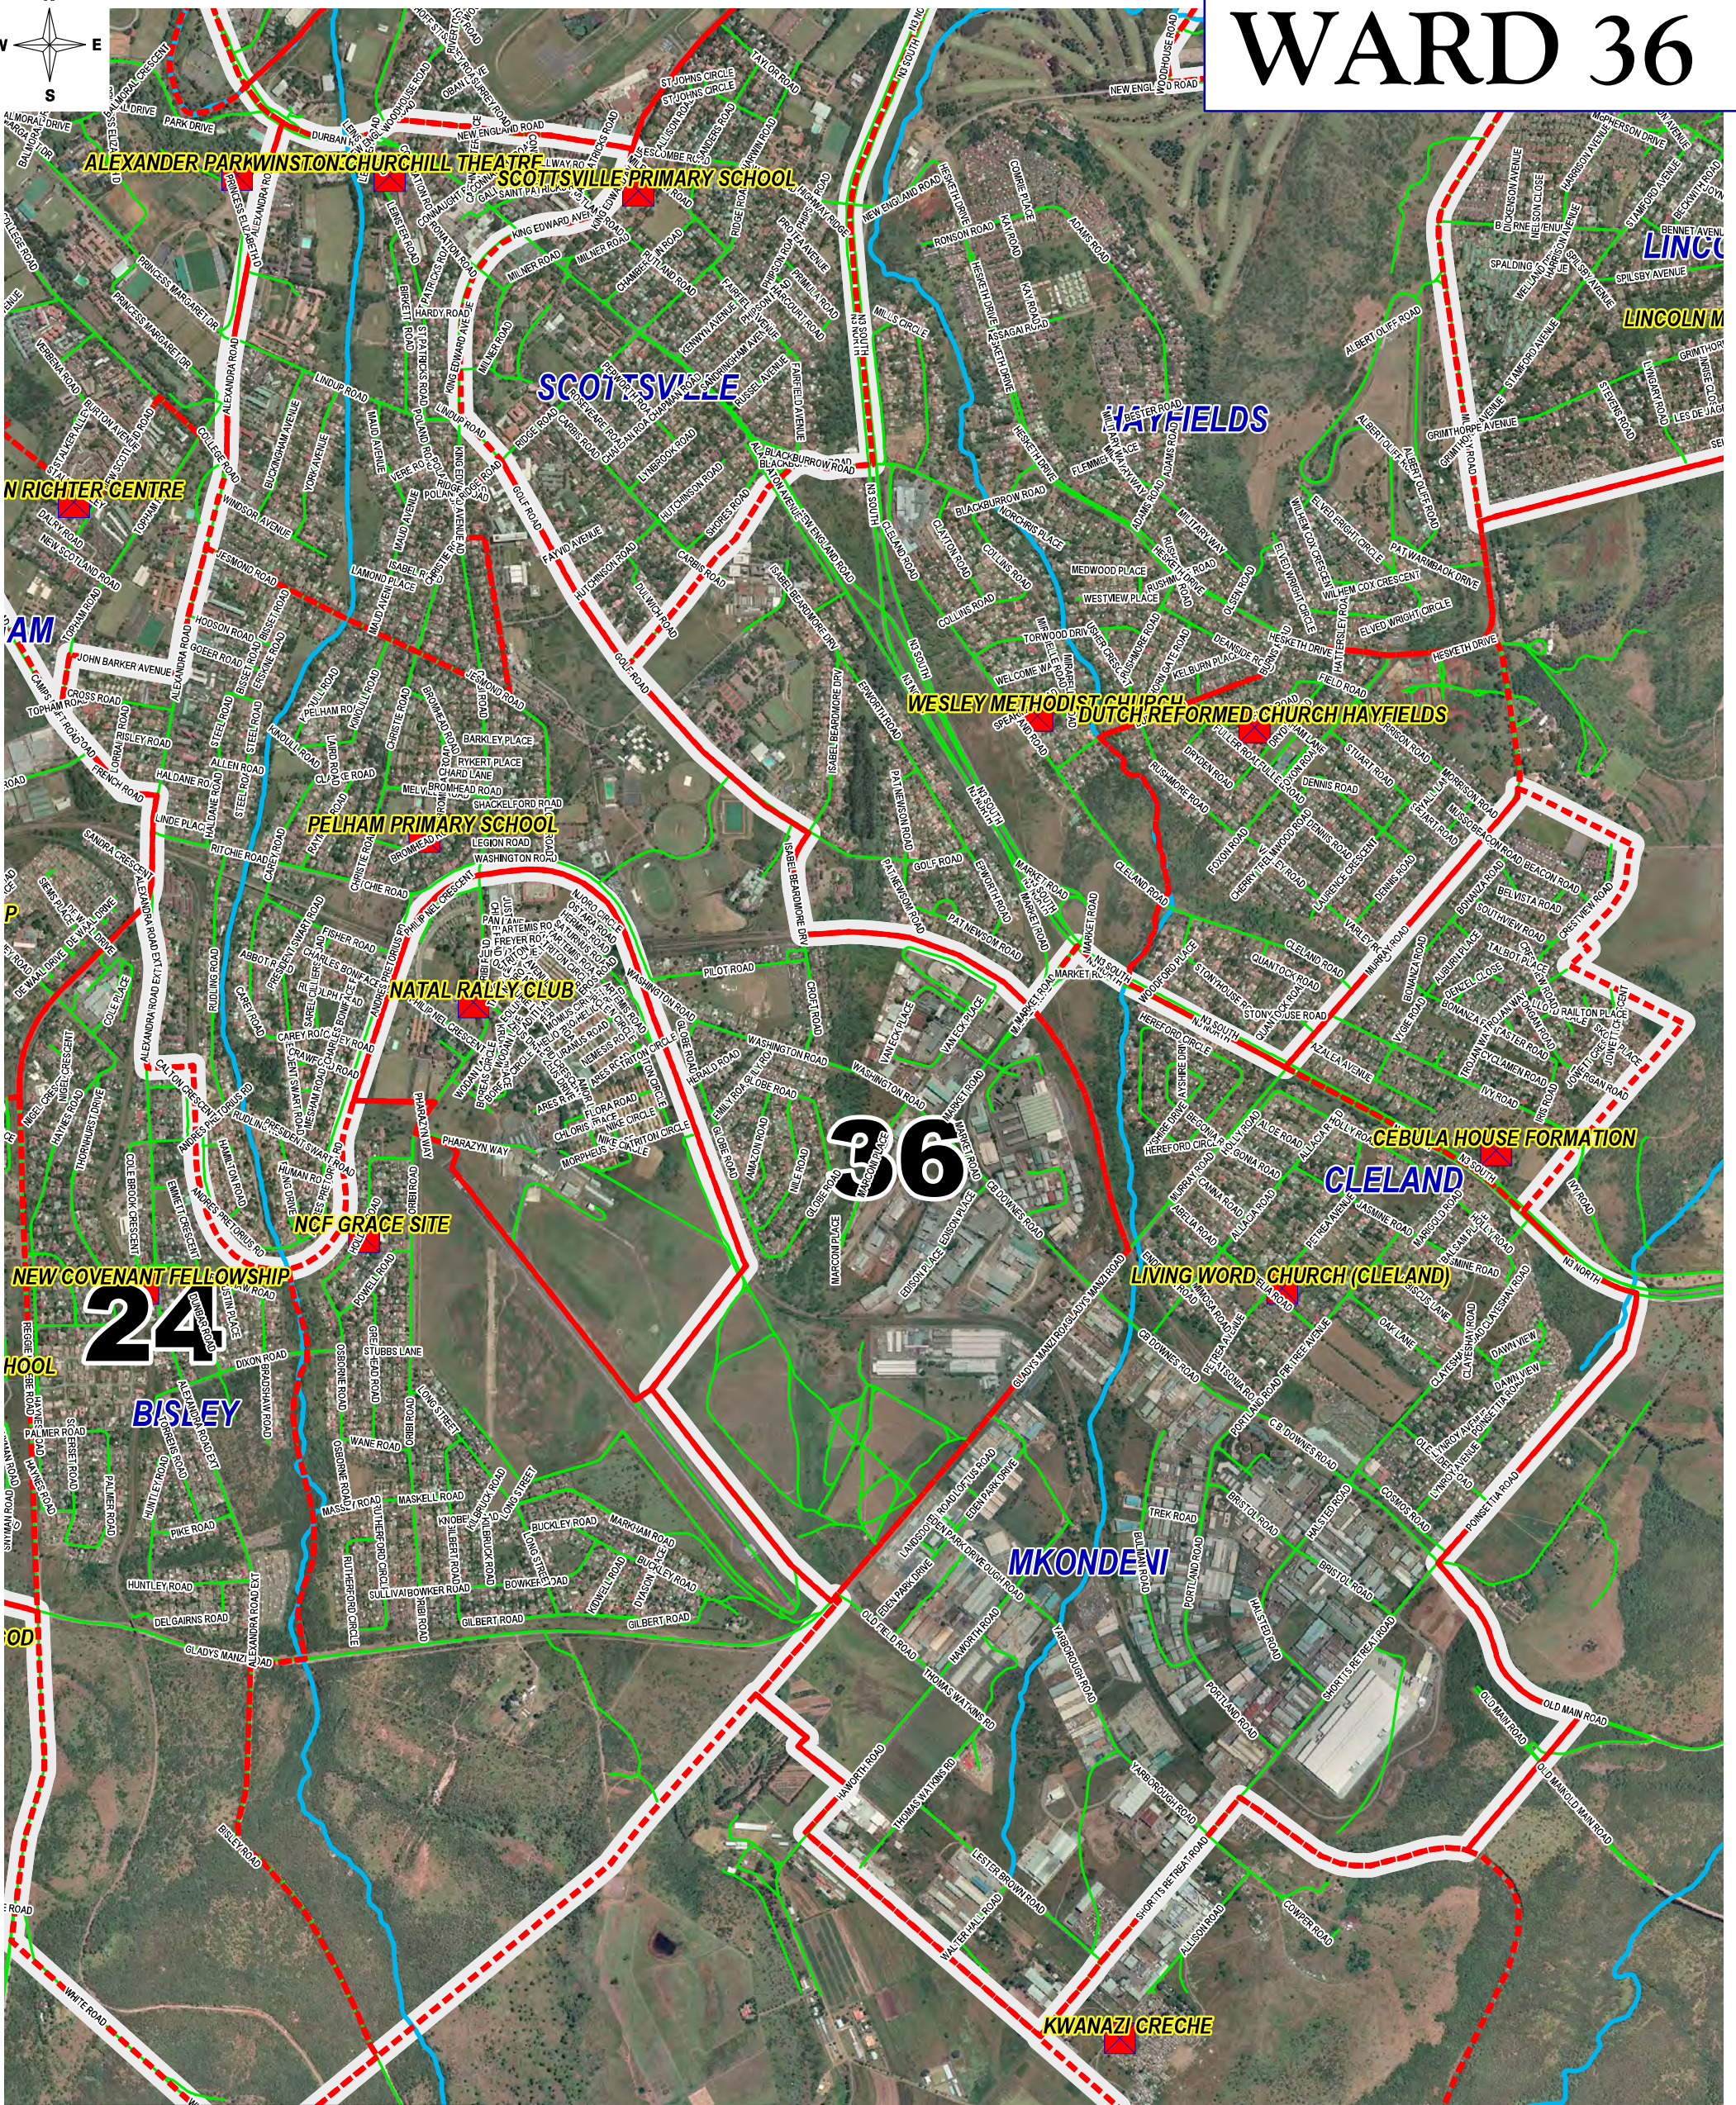

WARD 36

Legend

- ▲ Labels of KZN225_VotingStations 2016
- A Labels of roads
- KZN225_VotingStations2016
- KZN225_VDs2016
- A Labels of Suburbs
- Rivers_2004
- kzn225_Wards 2016

Corporate Services - ICT
GIS Department

Tel: 033-3922586
anesh.roopan@msunduzi.gov.za
Ref: Elections 2016
Compiled by Anesh Roopan

DISCLAIMER: