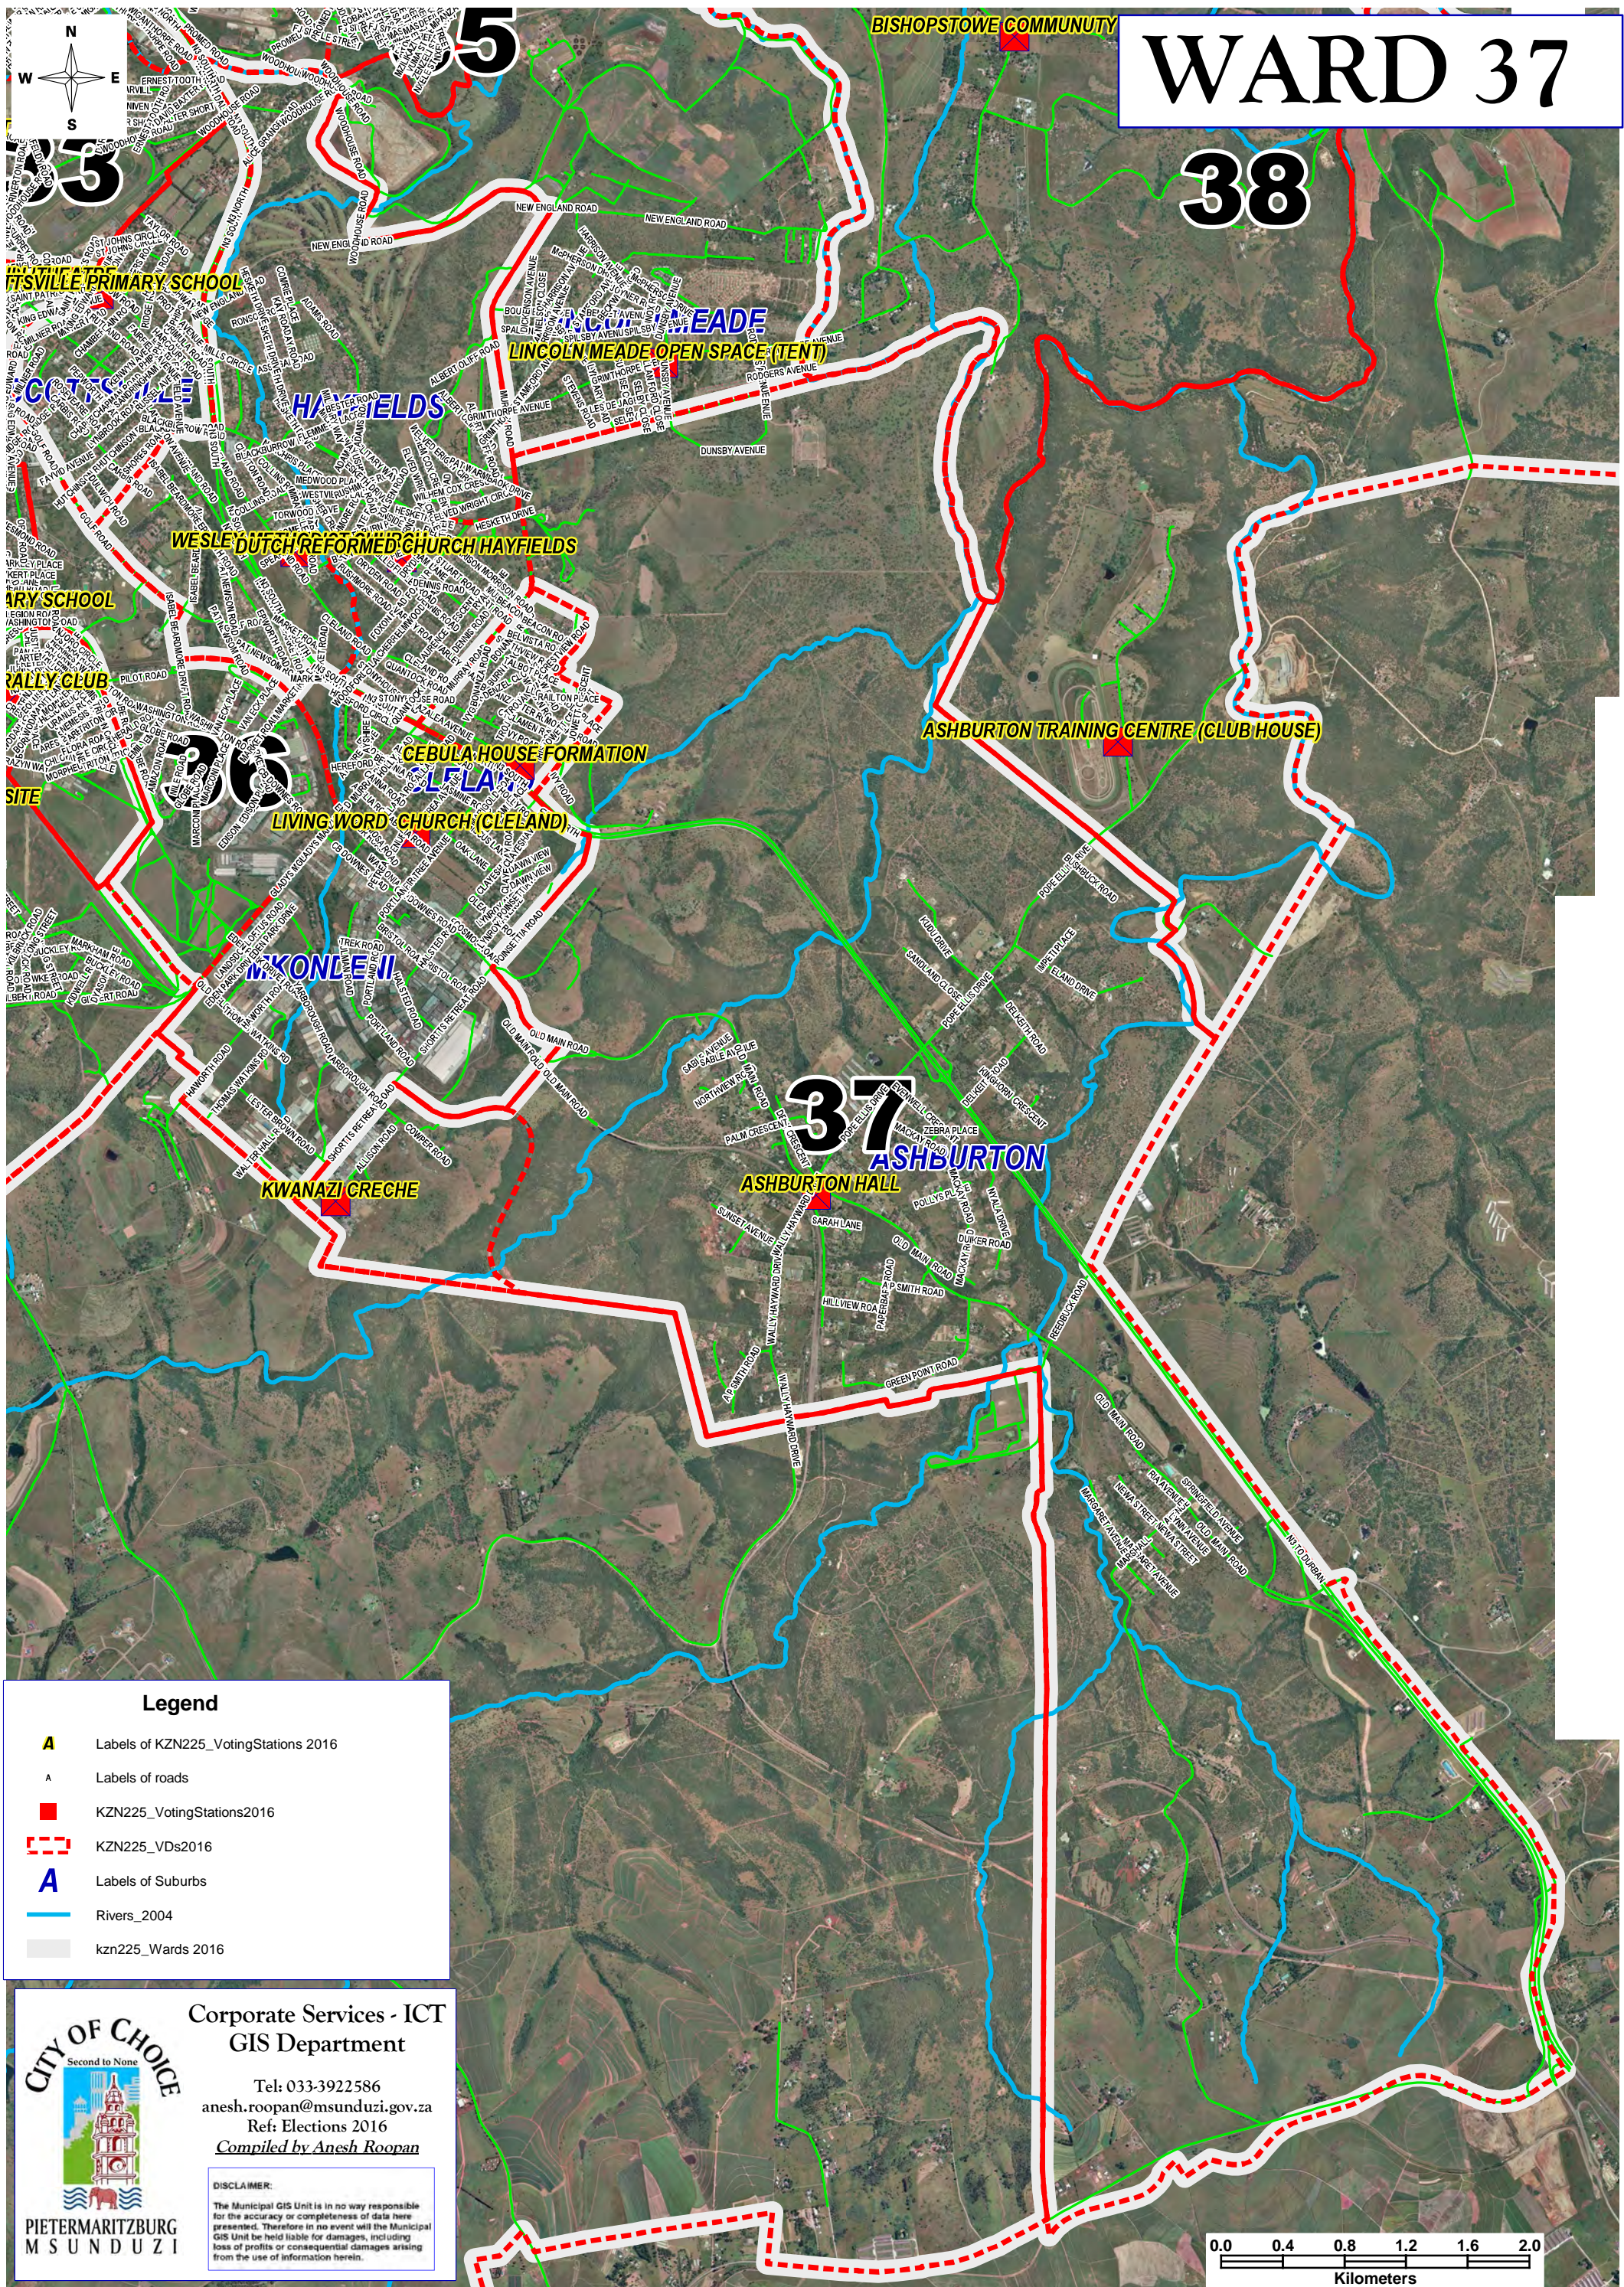

WARD 37

Legend

- **A** Labels of KZN225_VotingStations 2016
- A Labels of roads
- **■** KZN225_VotingStations2016
- **---** KZN225_VDs2016
- **A** Labels of Suburbs
- **—** Rivers_2004
- **■** kzn225_Wards 2016

Corporate Services - ICT
GIS Department

Tel: 033-3922586
anesh.roopan@msunduzi.gov.za
Ref: Elections 2016
Compiled by Anesh Roopan