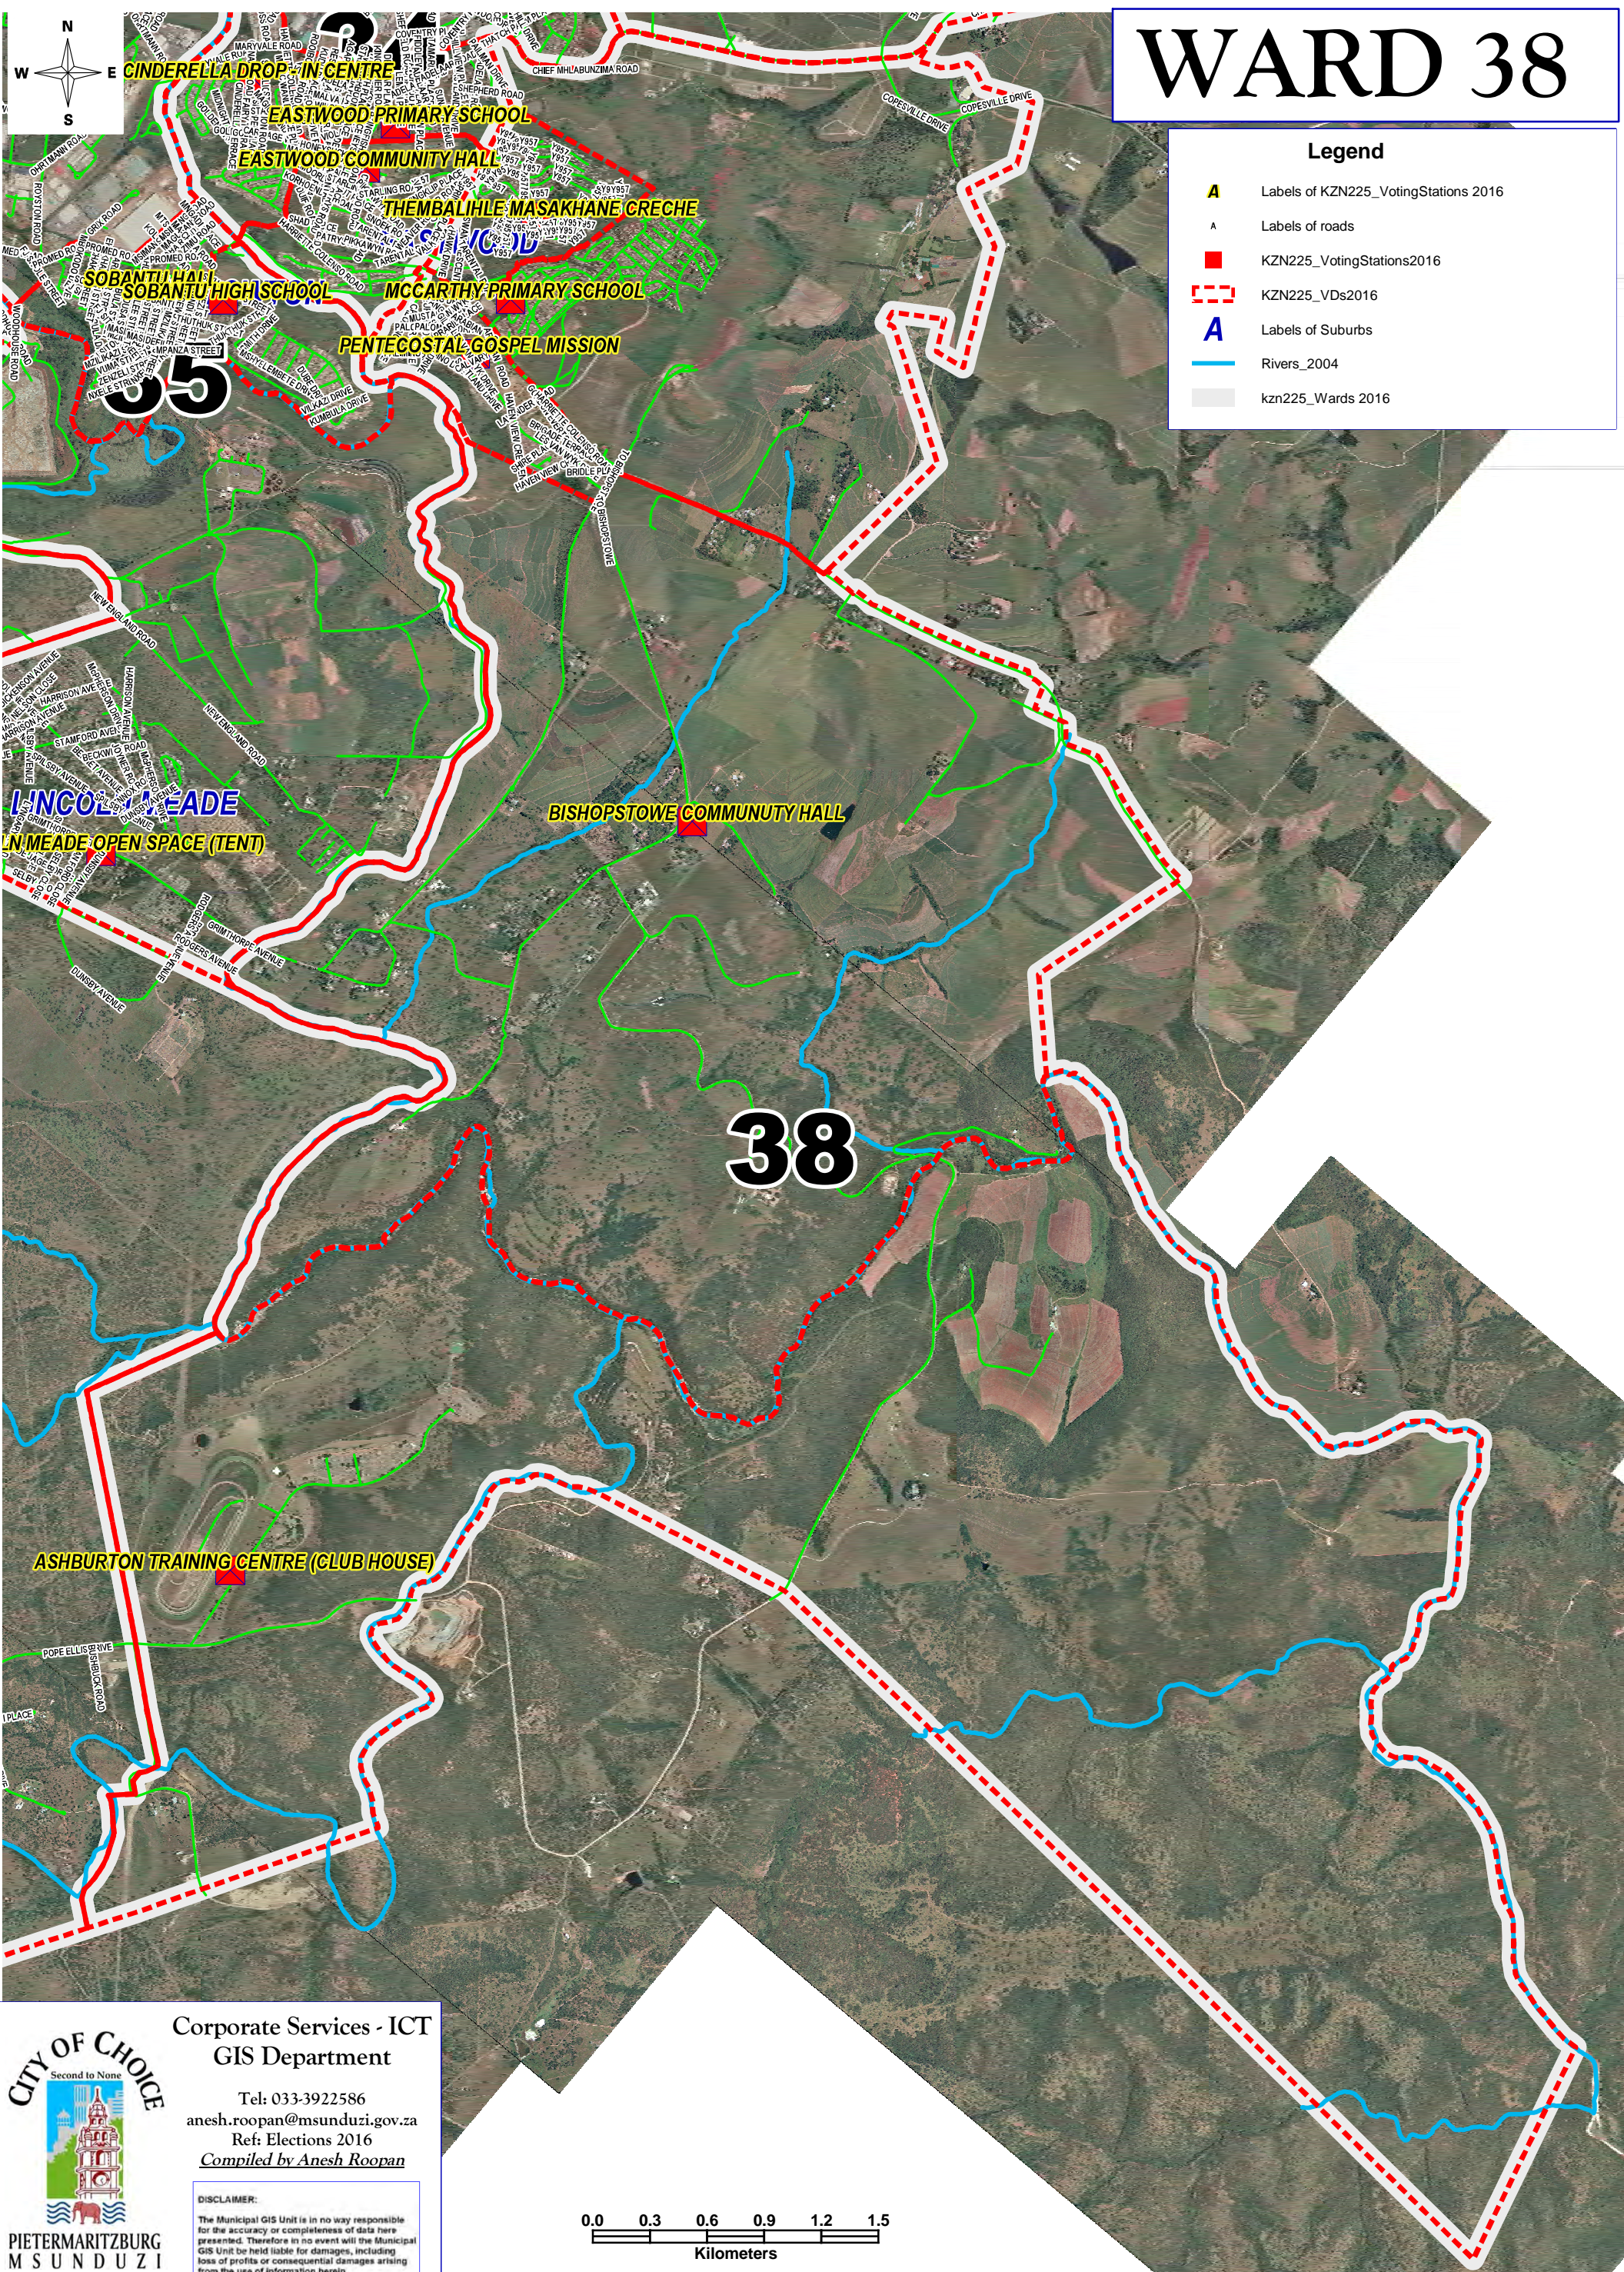

WARD 38

Legend

- A** Labels of KZN225_VotingStations 2016
- A Labels of roads
- KZN225_VotingStations2016
- KZN225_VDs2016
- A** Labels of Suburbs
- Rivers_2004
- kzn225_Wards 2016

38

CITY OF CHOICE
Second to None