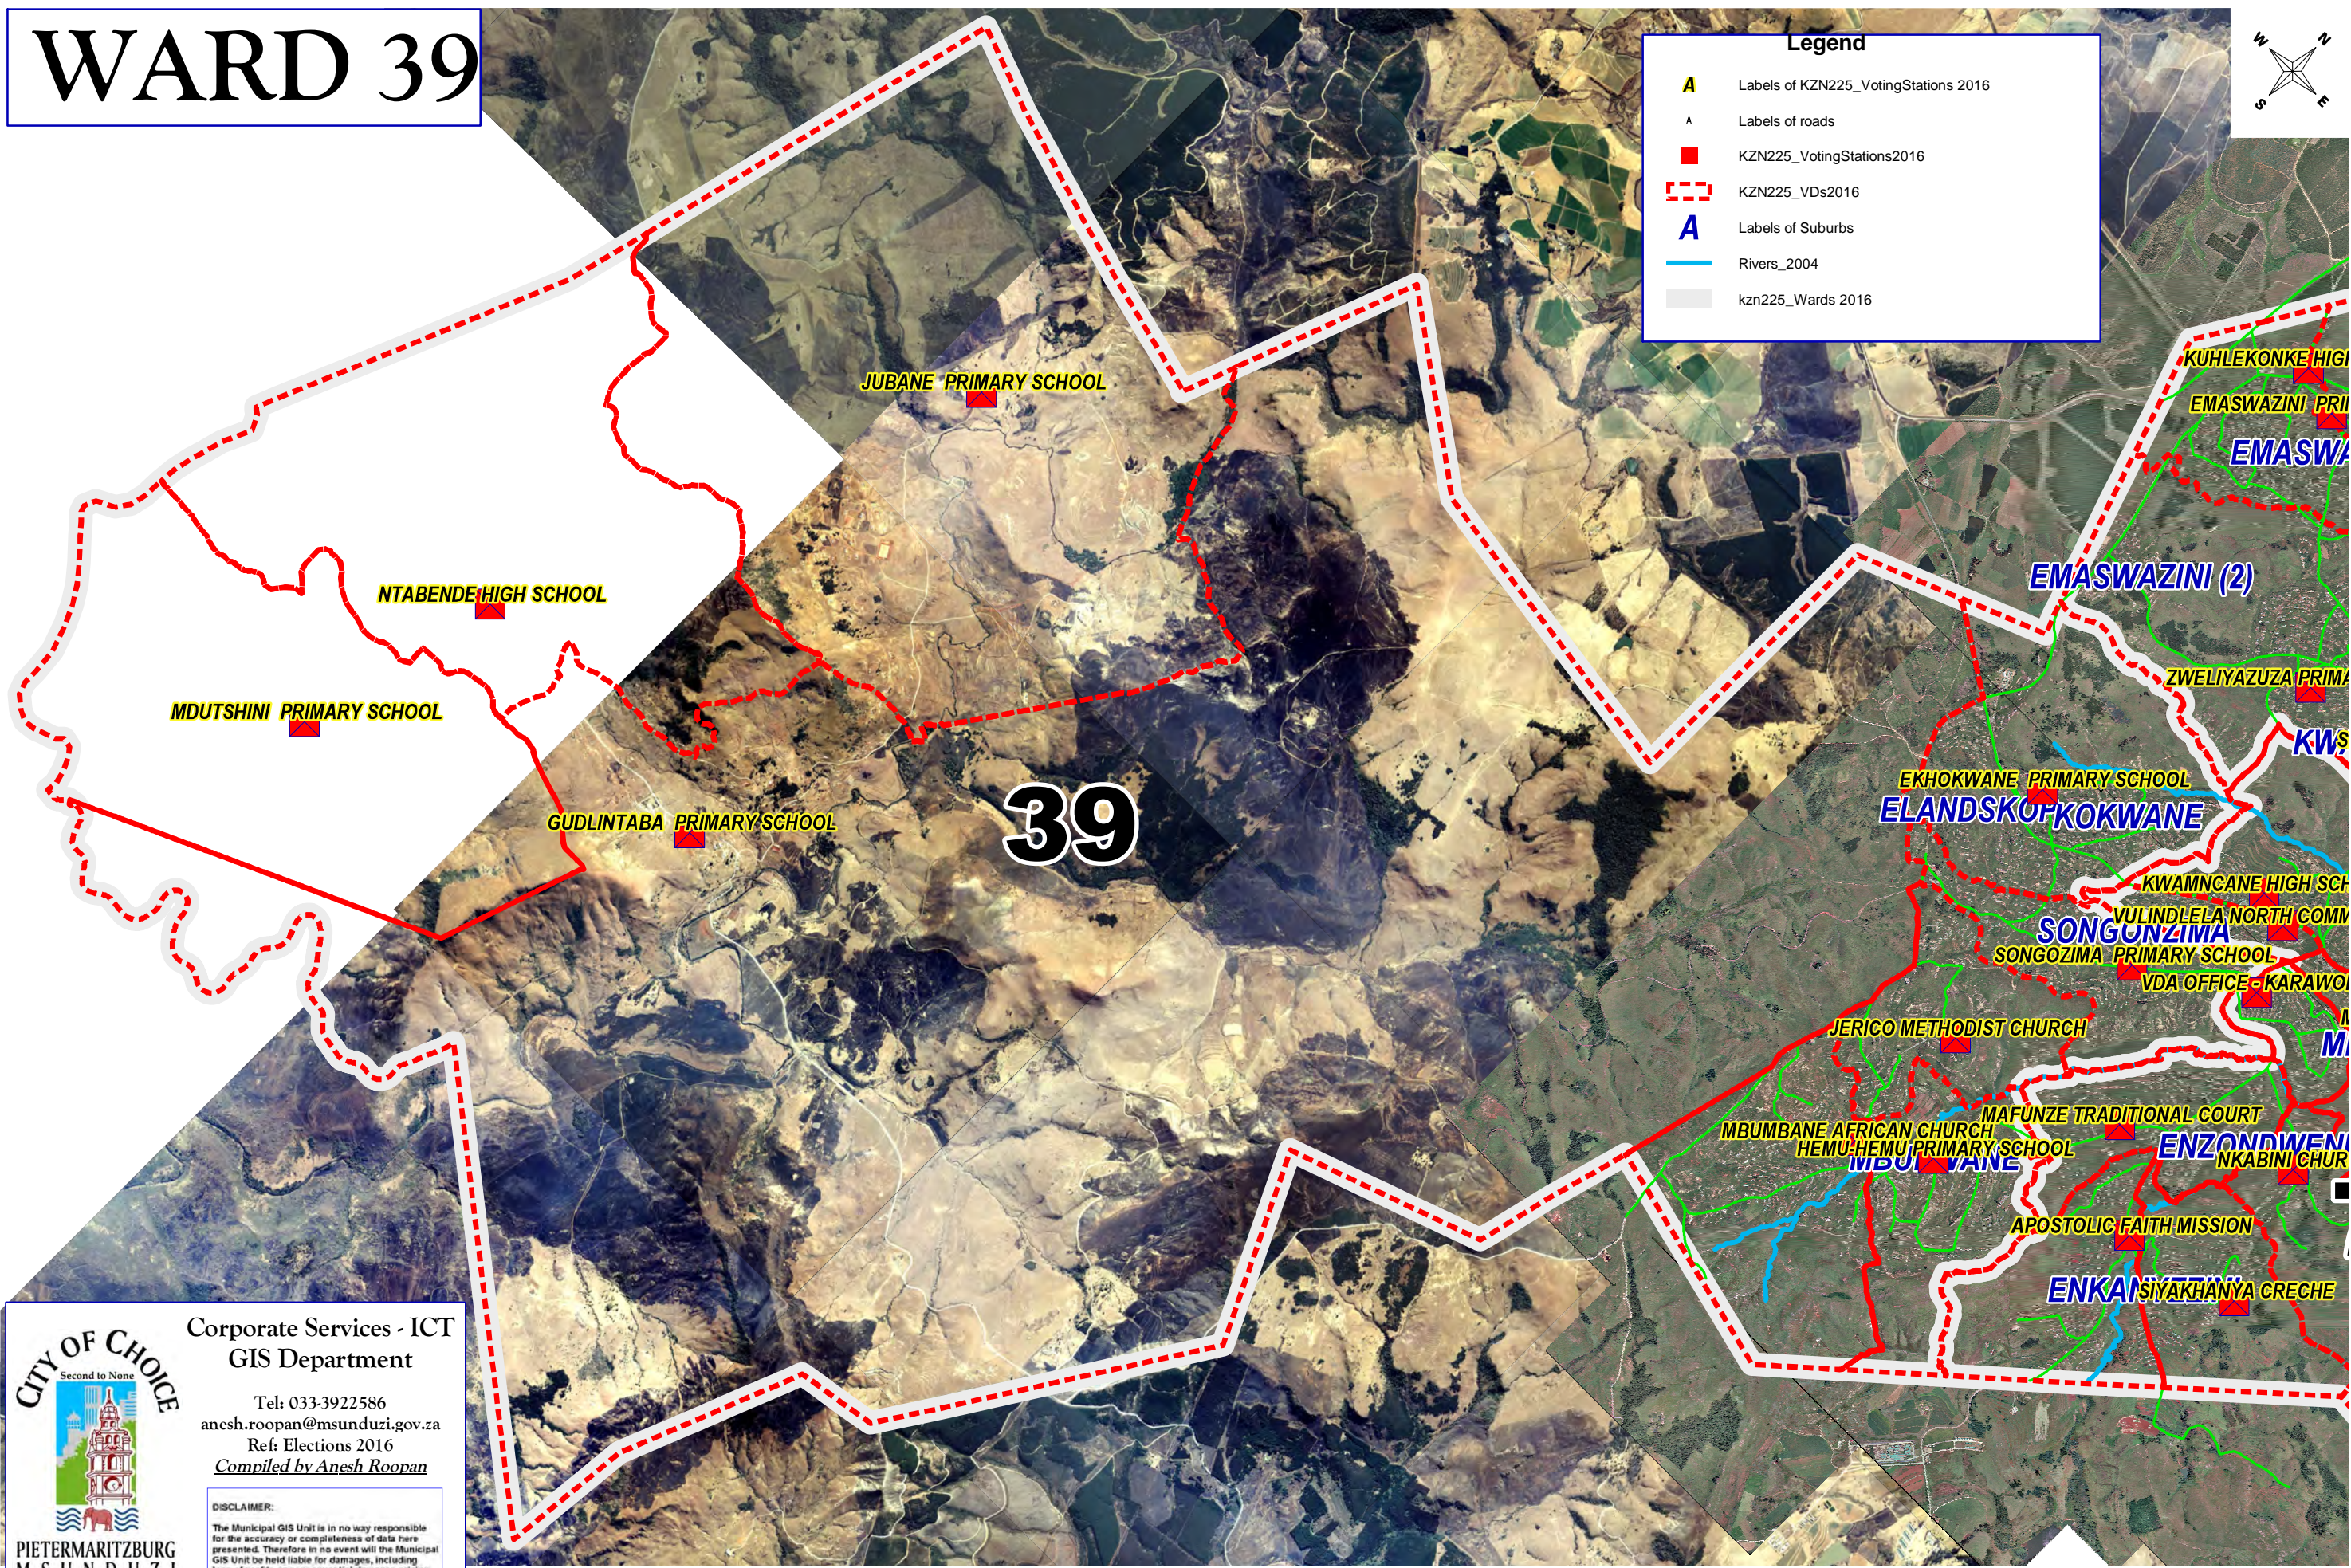

WARD 39

Legend

- A Labels of KZN225_VotingStations 2016
- A Labels of roads
- KZN225_VotingStations2016
- KZN225_VDs2016
- A Labels of Suburbs
- Rivers_2004
- kzn225_Wards 2016

39

CITY OF CHOICE
Second to None