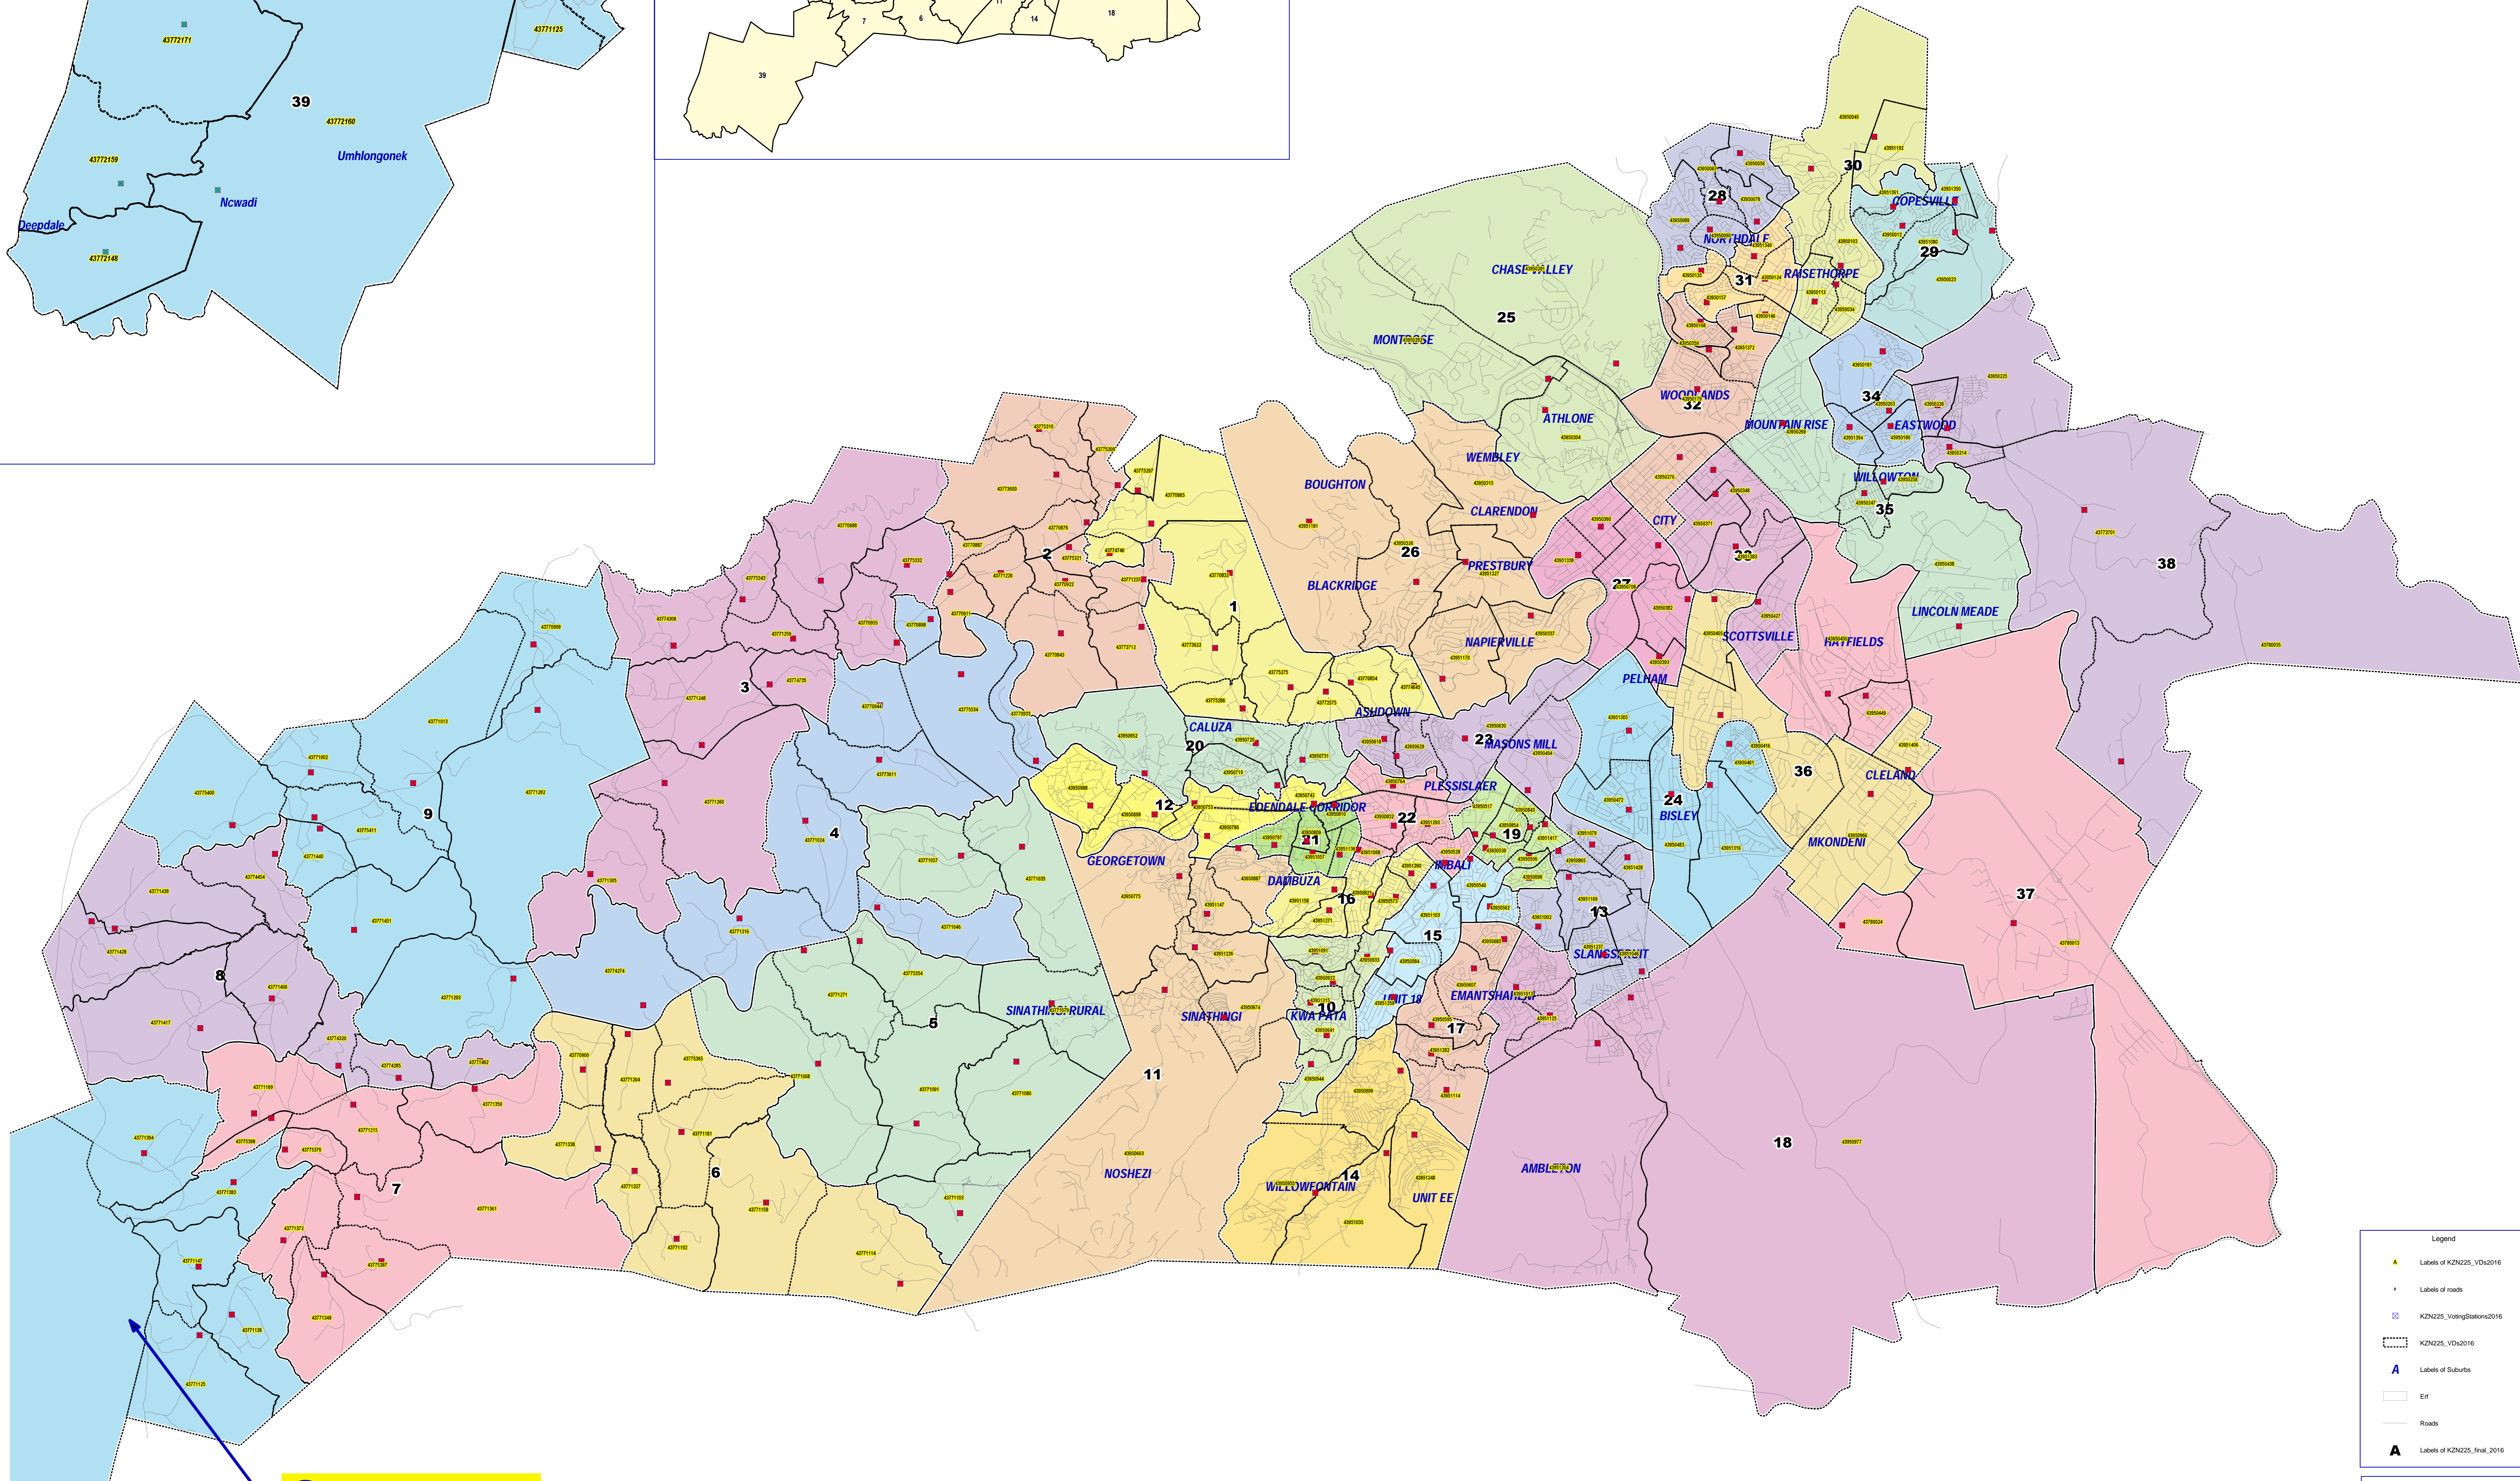

**Inset
not to scale**

**Ward locality map
not to scale**

Msunduzi Municipality (KZN225) VD, VS & Ward Maps 2016

See Inset

Legend	
	Labels of KZN225_VD2016
	Labels of roads
	KZN225_VotingStations2016
	KZN225_VD2016
	Labels of Suburbs
	Erf
	Roads
	Labels of KZN225_Final_2016