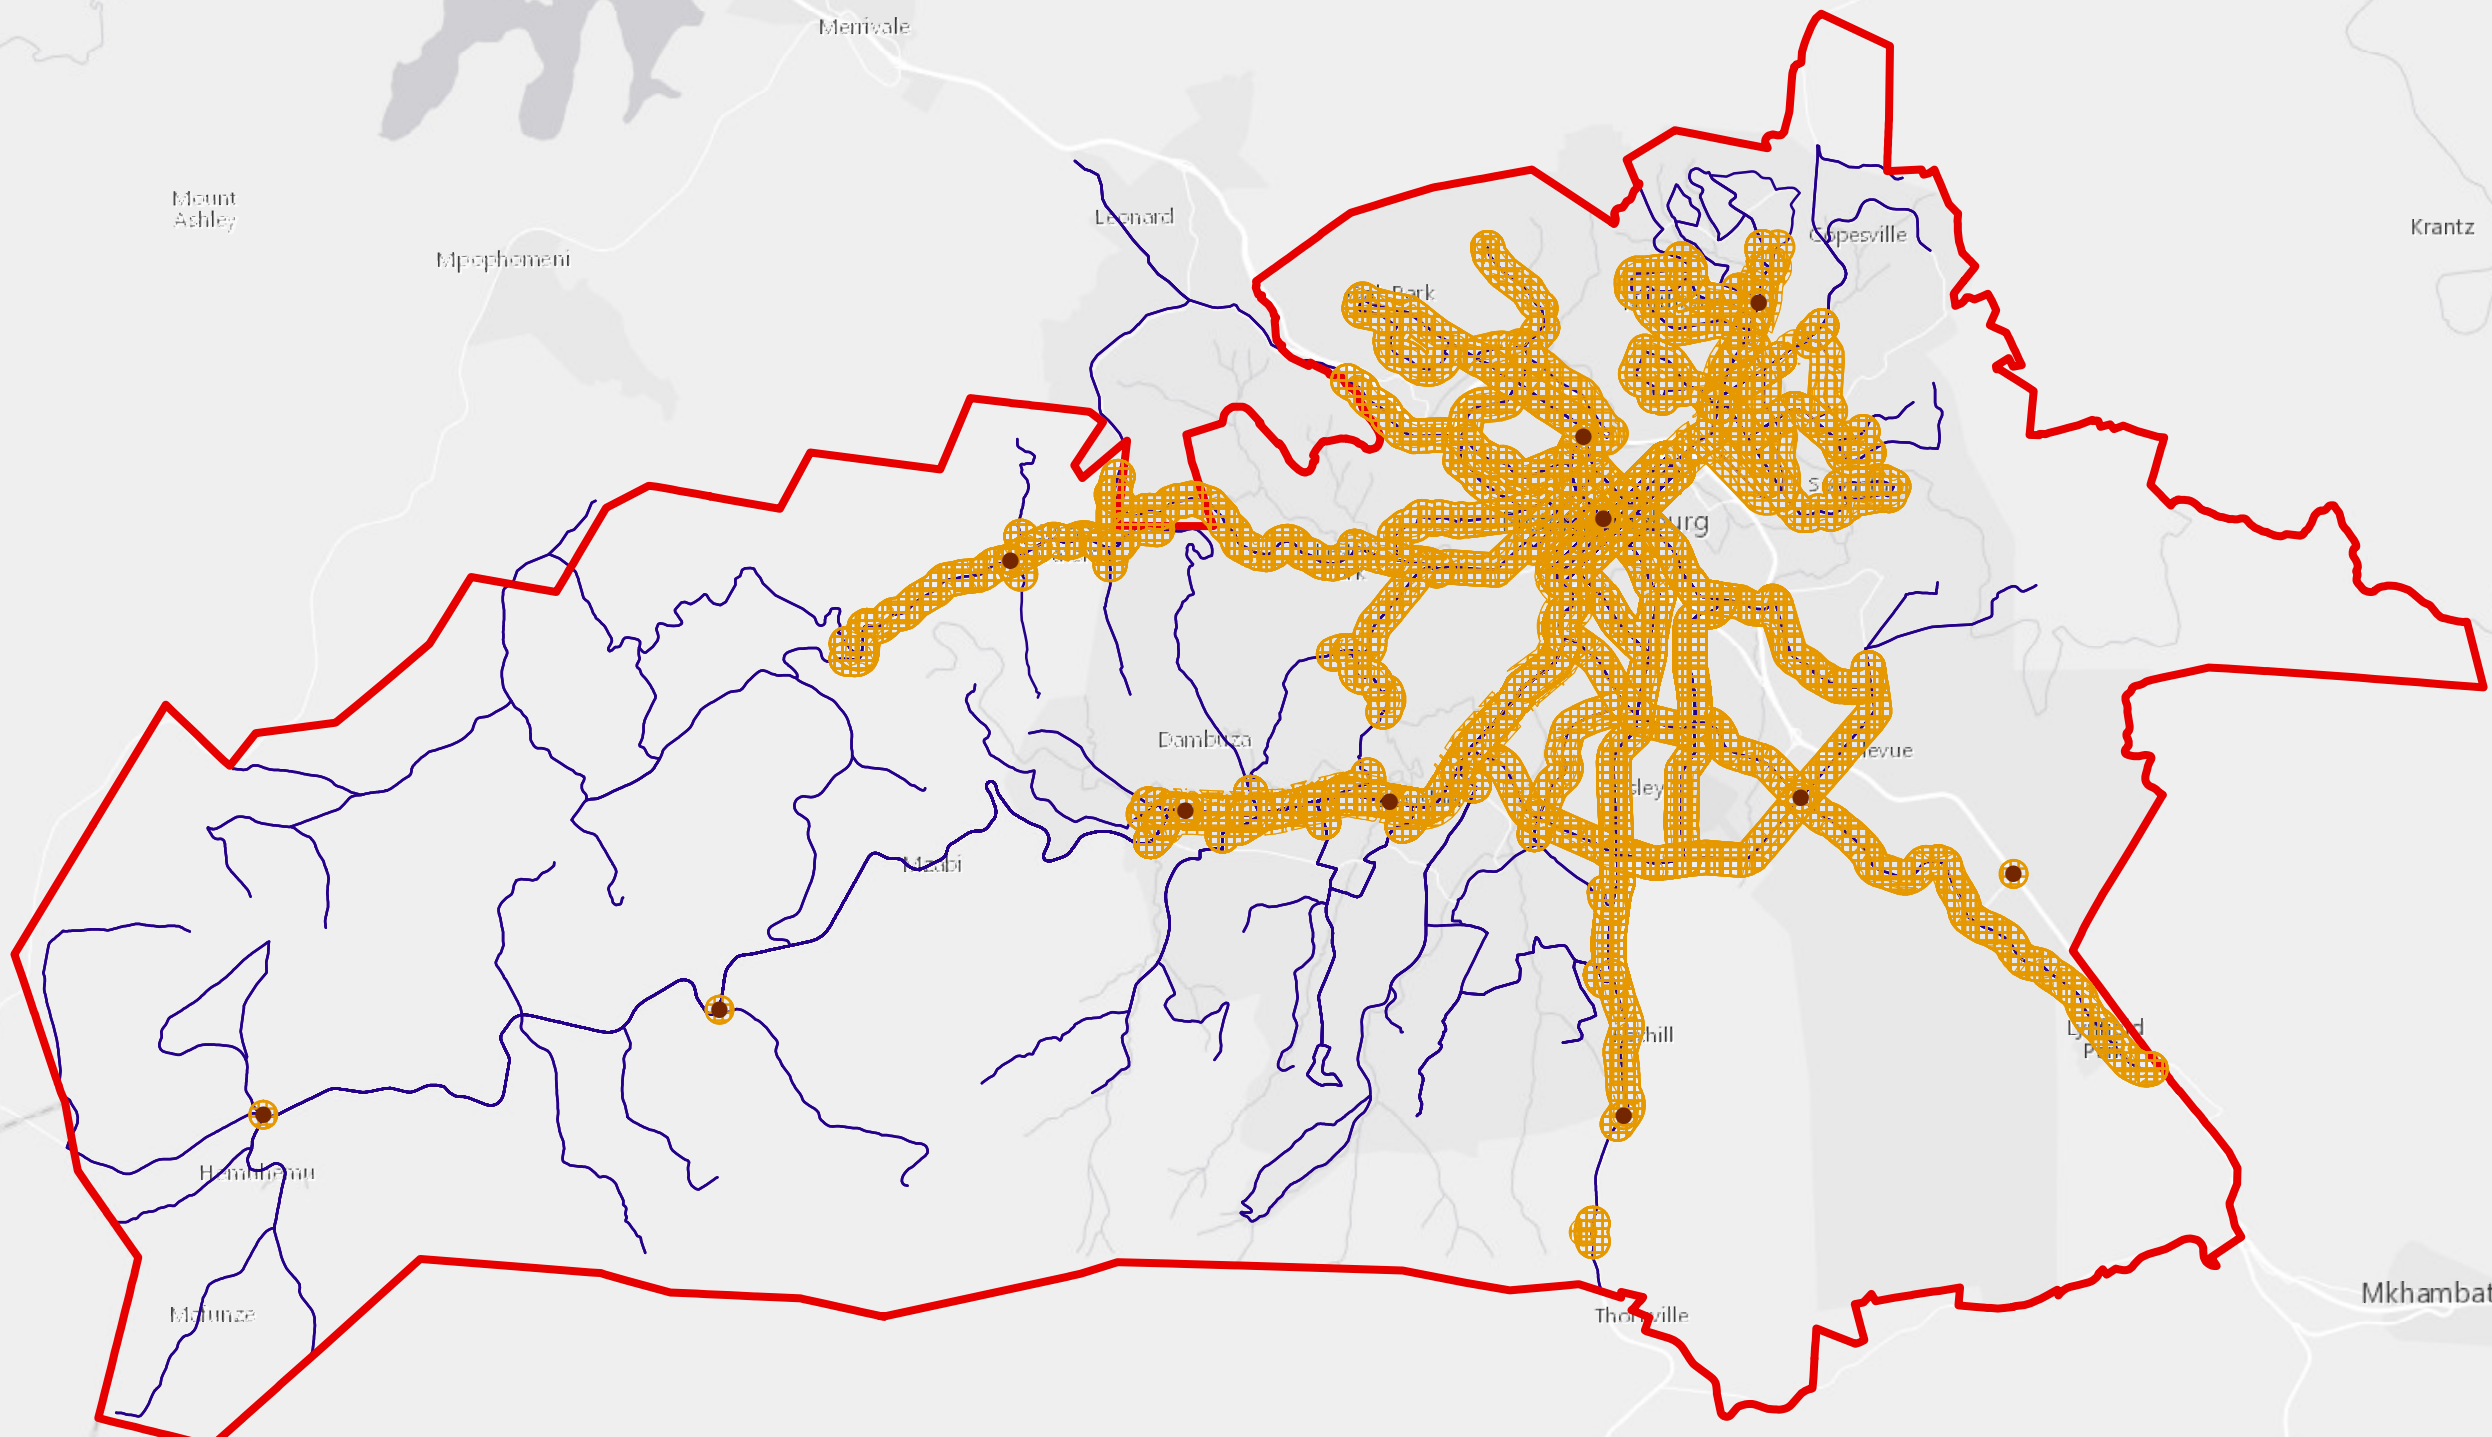

THE MSUNDUZI LOCAL MUNICIPALITY

DENSIFICATION ZONE MANAGEMENT OVERLAY (DZMO)

Legend

-  Municipal Boundary
-  Densification Zones
-  Key Centres
-  BRT Routes

SOURCE:
MSUNDUZI MUNICIPALITY
ARC GIS MAPS 1:138 249

THIS MAP HAS BEEN PREPARED UNDER THE CONTROLS ESTABLISHED BY THE SIVEST QUALITY MANAGEMENT SYSTEM AND MEETS THE REQUIREMENTS OF THE SETA QUALITY GRADING SYSTEM THAT IS ISO COMPLIANT