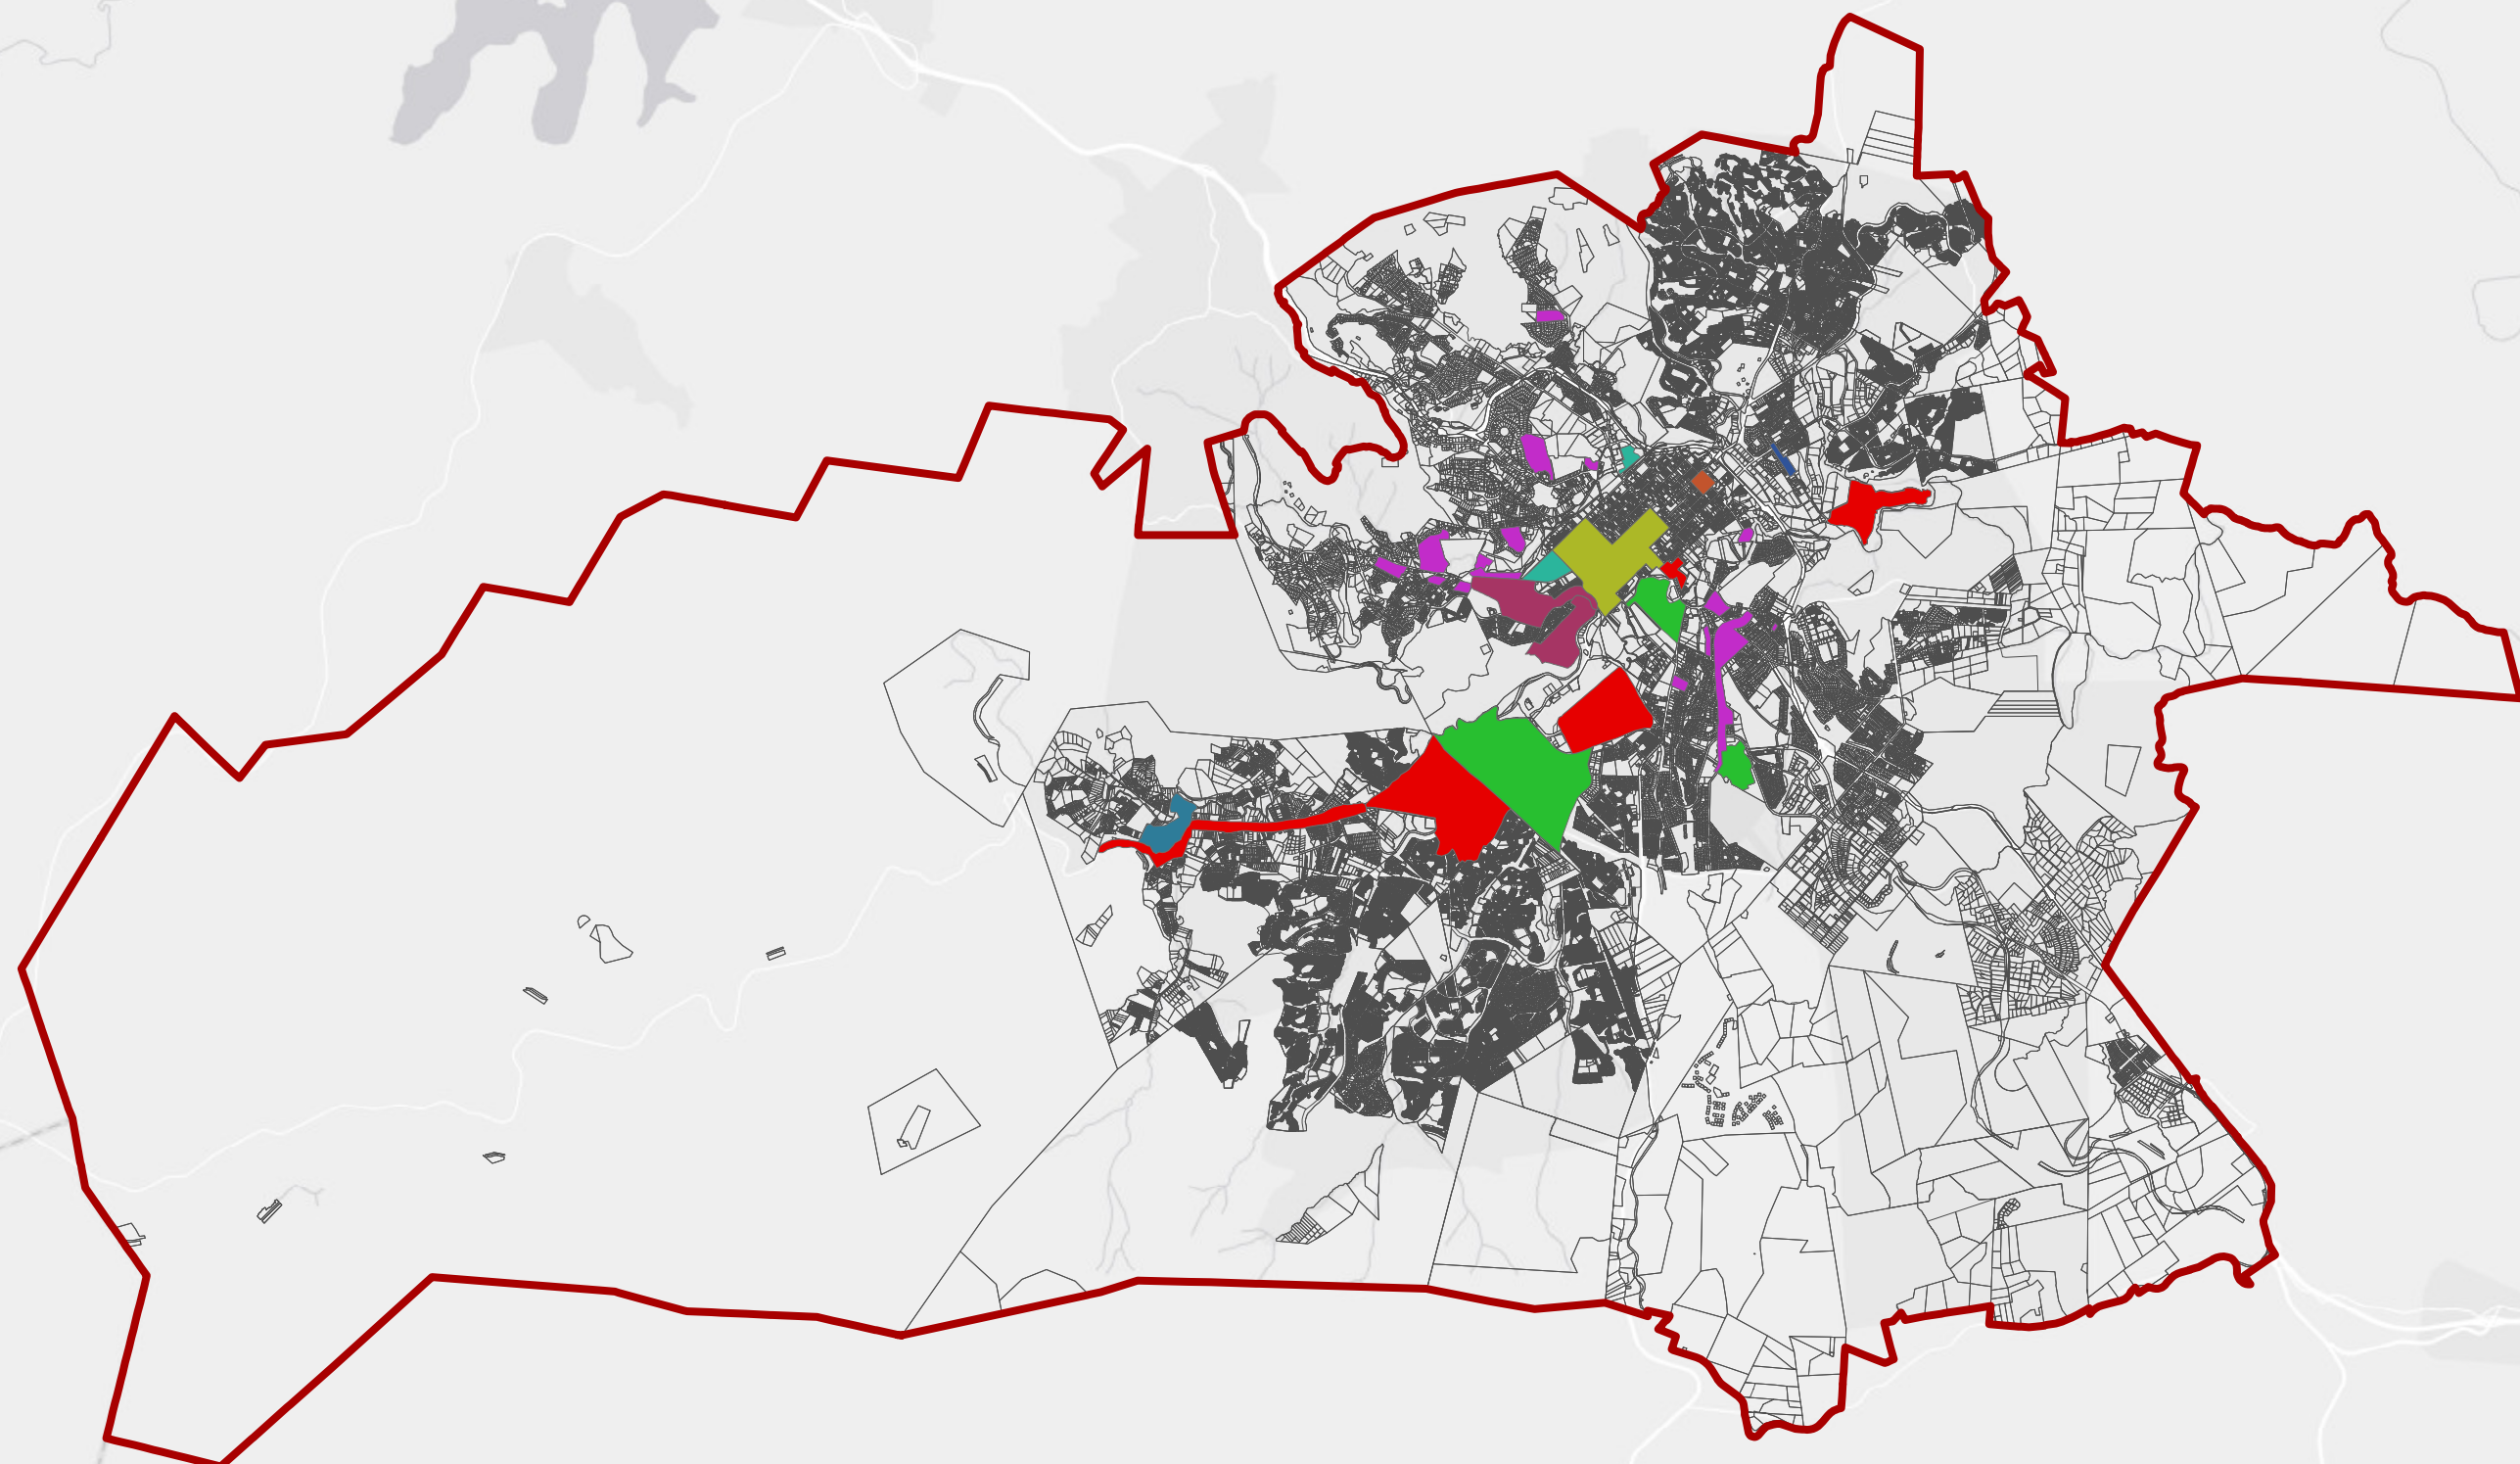

**THE MSUNDUZI  
LOCAL MUNICIPALITY**

**HERITAGE RESOURCES  
MANAGEMENT  
OVERLAY (HRMO)**

**Legend**

- Municipal Boundary
- Cadastral
- Zone of Archaeological Significance
- Zone of Architectural Significance
- Zone of Architectural and Cultural Significance
- Zone of Architectural and Historical Significance
- Zone of Cultural Significance
- Zone of Historical Significance
- Zone of Historical and Architectural Significance
- Zone of Historical and Cultural Significance
- Zone of Historical, Cultural and Architectural Significance

SOURCE:  
Msunduzi Municipality  
ArcGIS Maps

1:133 785

Reference No.	Prepared By	Date
HRMO/04/17	ZM	October 2017

"COPYRIGHT IS VESTED IN SIVEST IN TERMS OF THE COPYRIGHT ACT (ACT 98 OF 1978) AND NO USE OR REPRODUCTION OR DUPLICATION THEREOF MAY OCCUR WITHOUT THE WRITTEN CONSENT OF THE AUTHOR"

THIS MAP HAS BEEN PREPARED UNDER THE CONTROLS ESTABLISHED BY THE SIVEST QUALITY MANAGEMENT SYSTEM AND MEETS THE REQUIREMENTS OF THE SETA QUALITY GRADING SYSTEM THAT IS ISO COMPLIANT